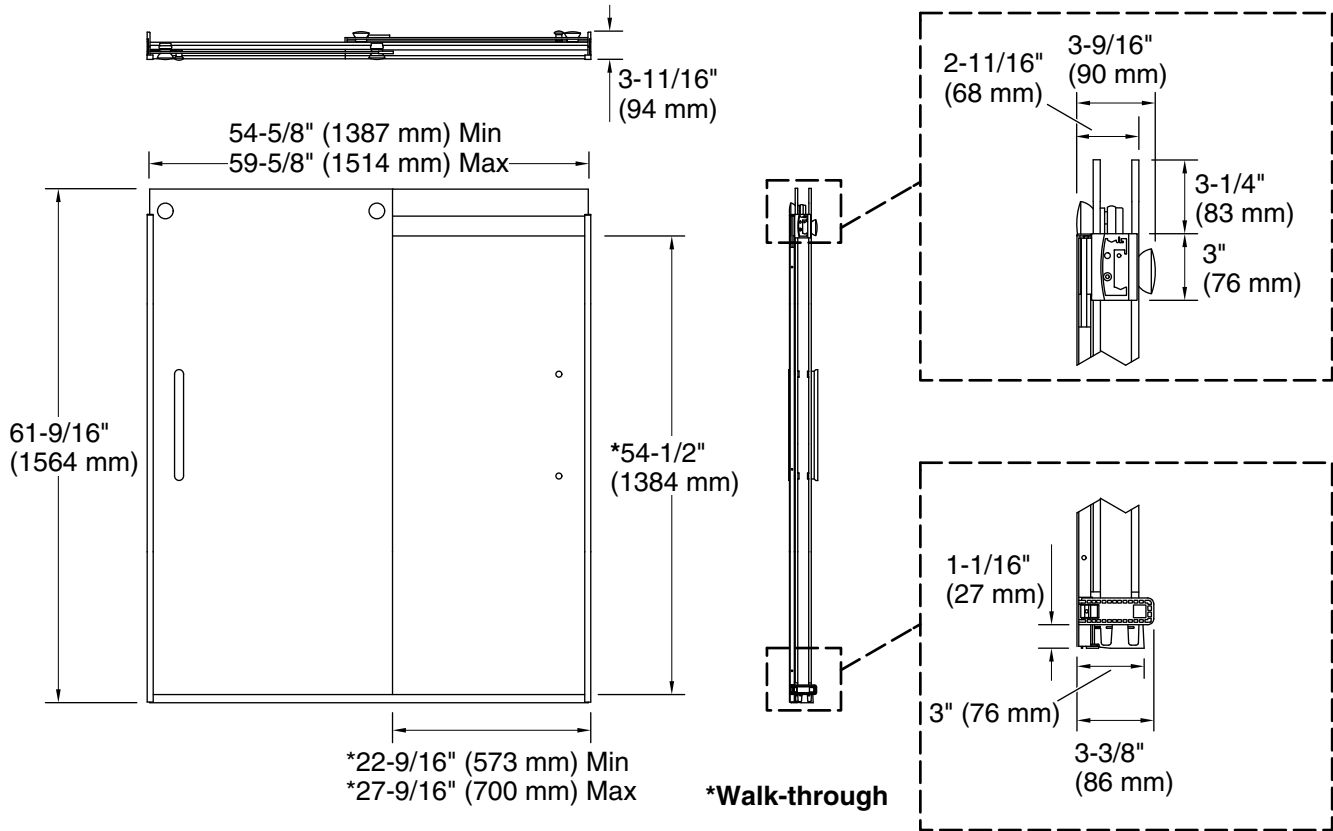

Technical Information

All product dimensions are nominal.

- Installation type: For bath installation
- Opening Width - Min: 54-5/8" (1387 mm)
- Opening Width - Max: 59-5/8" (1514 mm)
- Walk-through - Min: 22-9/16" (573 mm)
- Walk-through - Max: 27-9/16" (700 mm)
- Base-To-Wall Radius - Max: 1/2" (13 mm)
- Glass thickness: 5/16" (8 mm)
- Glass coating: CleanCoat®

Notes

The vertical opening should be a minimum of 63" (1600 mm) to allow for installation clearance.