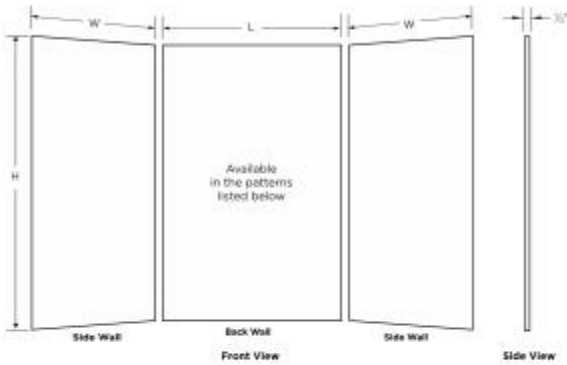

TSMK72-3062 30 x 62 x 72 Swanstone® Traditional Subway Tile Glue

Model number:

Dimensions: 62" x 30" x 72"

Installation: Glue up

Material: Swanstone®

BUILDER SPECIFICATION DRAWING

3 Piece Wall Kit