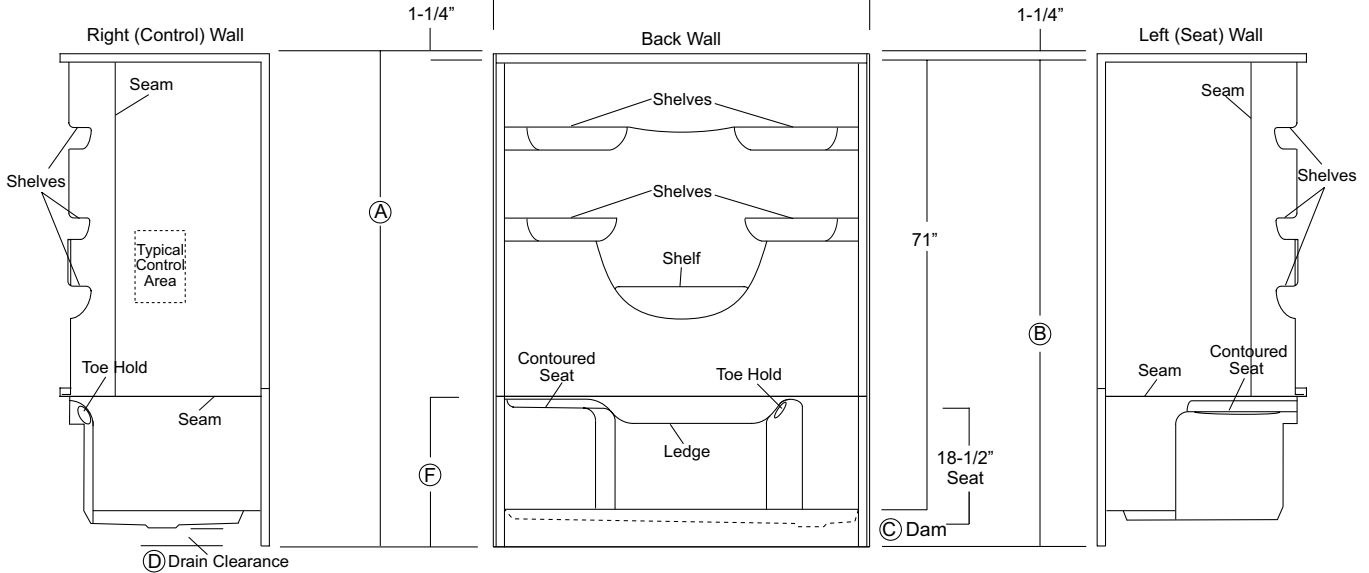

Enclosure Size:
56-3/4"w (max) x 71"h (max)