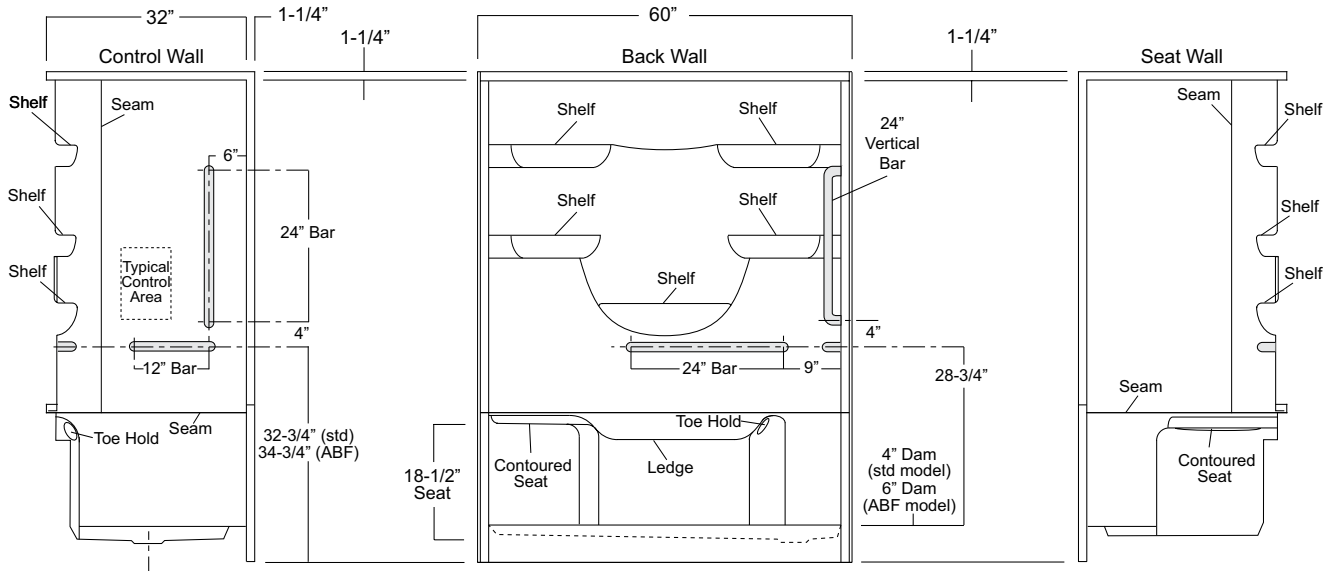

Finished Dimensions

60" wide x 32" deep x 75" high (w/ 4-inch dam)

Unit Features

- Four - Piece Fiberglass Composite Construction
- Sanitary Grade Polyester Gelcoat Surface
- Front-Side Installation With Minimal Sealant Requirements
- 3-3/8" Dia. End Drain
- Anti-Drip Front Dam Ledge
- Generous, Multi-Level Back Wall Shelving
- Single, Ergonomic Right or Left Hand Seat
- Ergonomic Corner Foot Rest For Shaving
- Wall Design Accommodates Grab Bar Applications
- Textured Floor Pattern
- 1/2-inch Balsa Wood Core Floor Structure

Order No.: SH4P-6032R-LS ABF (RH drain-LH seat / 6" dam)  
 SH4P-6032L-RS ABF (LH drain-RH seat / 6" dam)

60" x 32", 4-piece gelcoated fiberglass shower with 'QuikClic', front installation, 4" low profile dam (1" drain clearance)  
 multi-level back wall shelves, integrated toe hold/shaving rest, molded end seat, and drain on end indicated.

**BP1-60 SNK (1-1/4" dia., satin nickel, 2-bar only package)**

Package Includes: Factory installed, 1-1/2" dia. stainless steel, 2-bar package with basic reinforcement for components (as shown).

NOTE: Positioning of factory installed components allow for the installation of a shower enclosure.

Package Includes: Factory installed, 1-1/2" dia. stainless steel, 3-bar package with basic reinforcement for components (as shown).  
 NOTE: Positioning of factory installed components allow for the installation of a shower enclosure