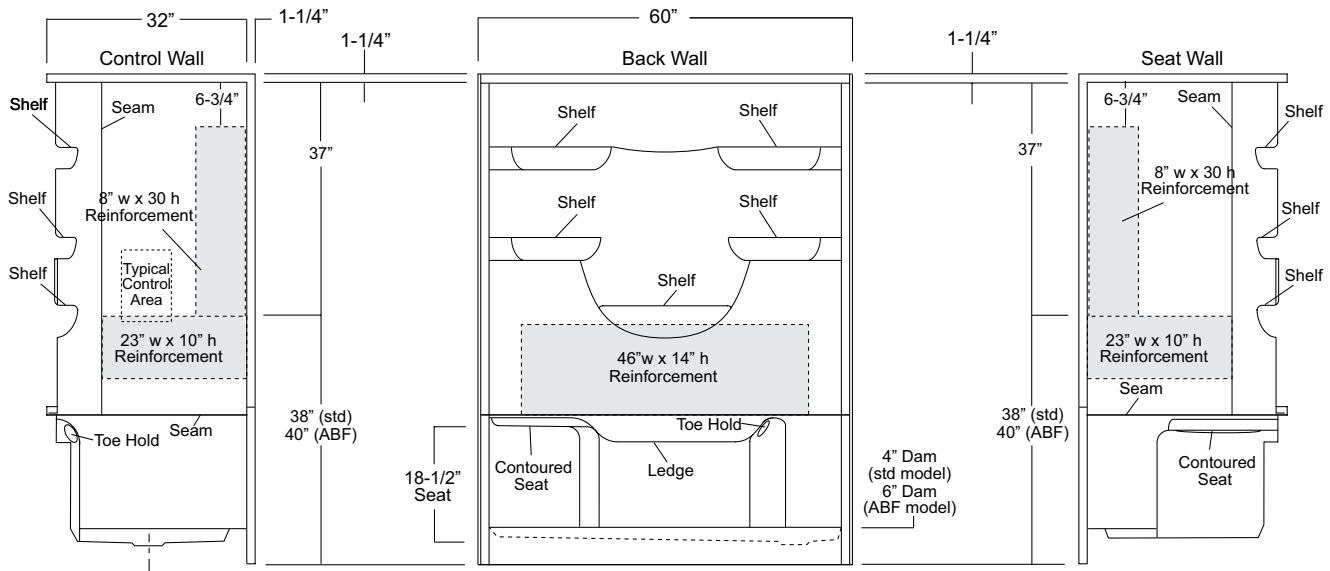

Finished Dimensions

60" wide x 32" deep x 75" high (w/ 4-inch dam)

Unit Features

- Four - Piece Fiberglass Composite Construction
- Sanitary Grade Polyester Gelcoat Surface
- Front-Side Installation With Minimal Sealant Requirements
- 3-3/8" Dia. End Drain
- Anti-Drip Front Dam Ledge
- Generous, Multi-Level Back Wall Shelving
- Single, Ergonomic Right or Left Hand Seat
- Ergonomic Corner Foot Rest For Shaving
- Wall Design Accommodates Grab Bar Applications
- Textured Floor Pattern
- 1/2-inch Balsa Wood Core Floor Structure

Order No.: SH4P-6032R-LS ABF (RH drain-LH seat / 6" dam)  
 SH4P-6032L-RS ABF (LH drain-RH seat / 6" dam)

60" x 32", 4-piece gelcoated fiberglass shower with 'QuikClic', front installation, 4" low profile dam (1" drain clearance)  
 multi-level back wall shelves, integrated toe hold/shaving rest, molded end seat, and drain on end indicated.

SH4P-6032R-LS ABF (illustrated)

	Std Unit	ABF Unit
A	76-1/4"	78-1/4"
B	75"	77"
C	4"	6"
D	1"	3"
E	-	-
F	22"	24"

Enclosure Size:  
 56-3/4"w (max) x 71"h (max)

**Package Order No.: FH (Fair Housing wall reinforcement)**

Package Includes: Factory applied, HUD-FHA compliant (Fair Housing), structurally reinforced wall areas (as shown) for independent field application of bars.

NOTE: Factory installed stainless steel shower curtain rod available.