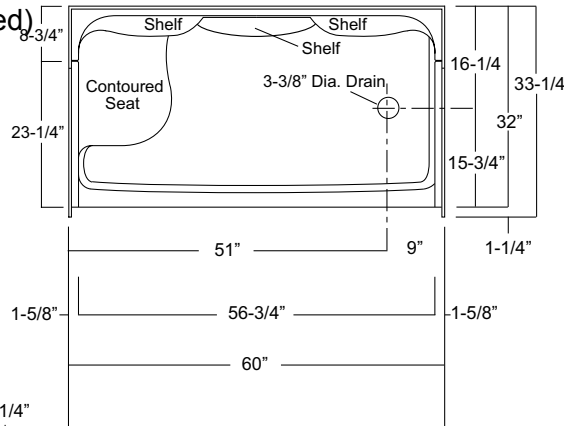

Order No.: SH4P-6032R-LS (RH drain-LH seat / 4" dam)
SH4P-6032L-RS (LH drain-RH seat / 4" dam)

Order No.: SH4P-6032R-LS ABF (RH drain-LH seat / 6" dam)
SH4P-6032L-RS ABF (LH drain-RH seat / 6" dam)

60" x 32", 4-piece gelcoated fiberglass shower with 'QuikClic', front installation, 4" low profile dam (1" drain clearance)
multi-level back wall shelves, integrated toe hold/shaving rest, molded end seat, and drain on end indicated.

SH4P-6032R-LS ABF (illustrated)

	Std Unit	ABF Unit
A	76-1/4"	78-1/4"
B	75"	77"
C	4"	6"
D	1"	3"
E	-	-
F	22"	24"