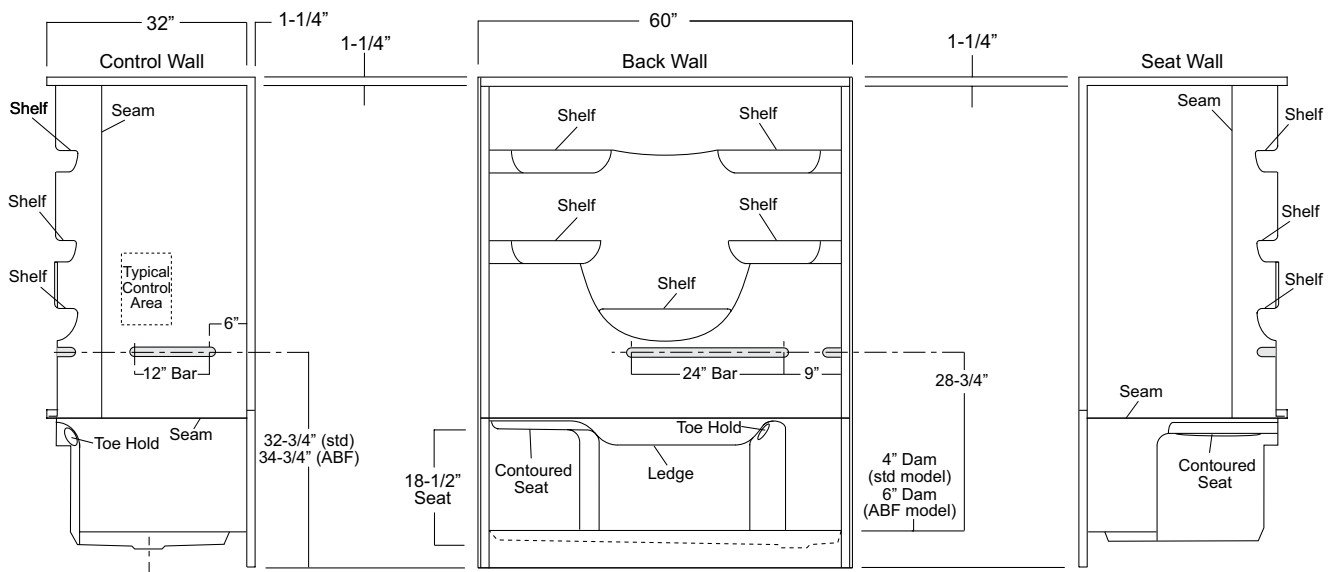

Order No.: SH4P-6032R-LS ABF (RH drain-LH seat / 6" dam)  
 SH4P-6032L-RS ABF (LH drain-RH seat / 6" dam)

60" x 32", 4-piece gelcoated fiberglass shower with 'QuikClic', front installation, 4" low profile dam (1" drain clearance)  
 multi-level back wall shelves, integrated toe hold/shaving rest, molded end seat, and drain on end indicated.

Package Includes: Factory applied, HUD-FHA compliant (Fair Housing), structurally reinforced wall areas (as shown) for independent field application of bars.

NOTE: Factory installed stainless steel shower curtain rod available.

**Package Order No.: BP1-60 (2-bar only package)**

**Upgrade Package No.: BP1-60 WHT (1-1/4" dia., white powder coat, 2-bar only package)**

**BP1-60 OFW (1-1/4" dia., off-white powder coat, 2-bar only package)**

**BP1-60 SNK (1-1/4" dia., satin nickel, 2-bar only package)**

Package Includes: Factory installed, 1-1/2" dia. stainless steel, 2-bar package with basic reinforcement for components (as shown).

NOTE: Positioning of factory installed components allow for the installation of a shower enclosure.