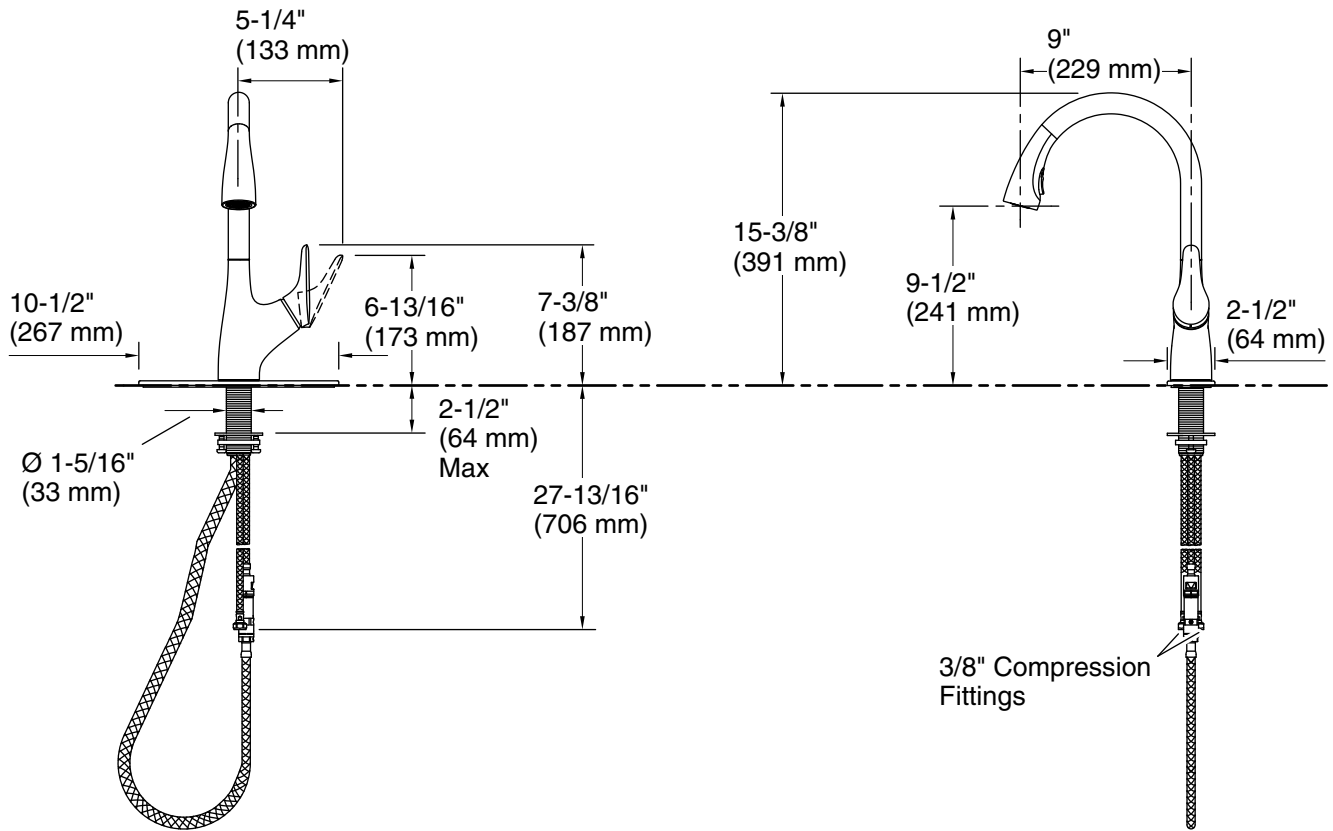

### Adapters, Rough-in and Extension Kits

1012715

Range: 1-3/8" (35 mm) -  
3-3/8" (86 mm)

ADA

CSA B651

### Technical Information

All product dimensions are nominal.

Drain included: No