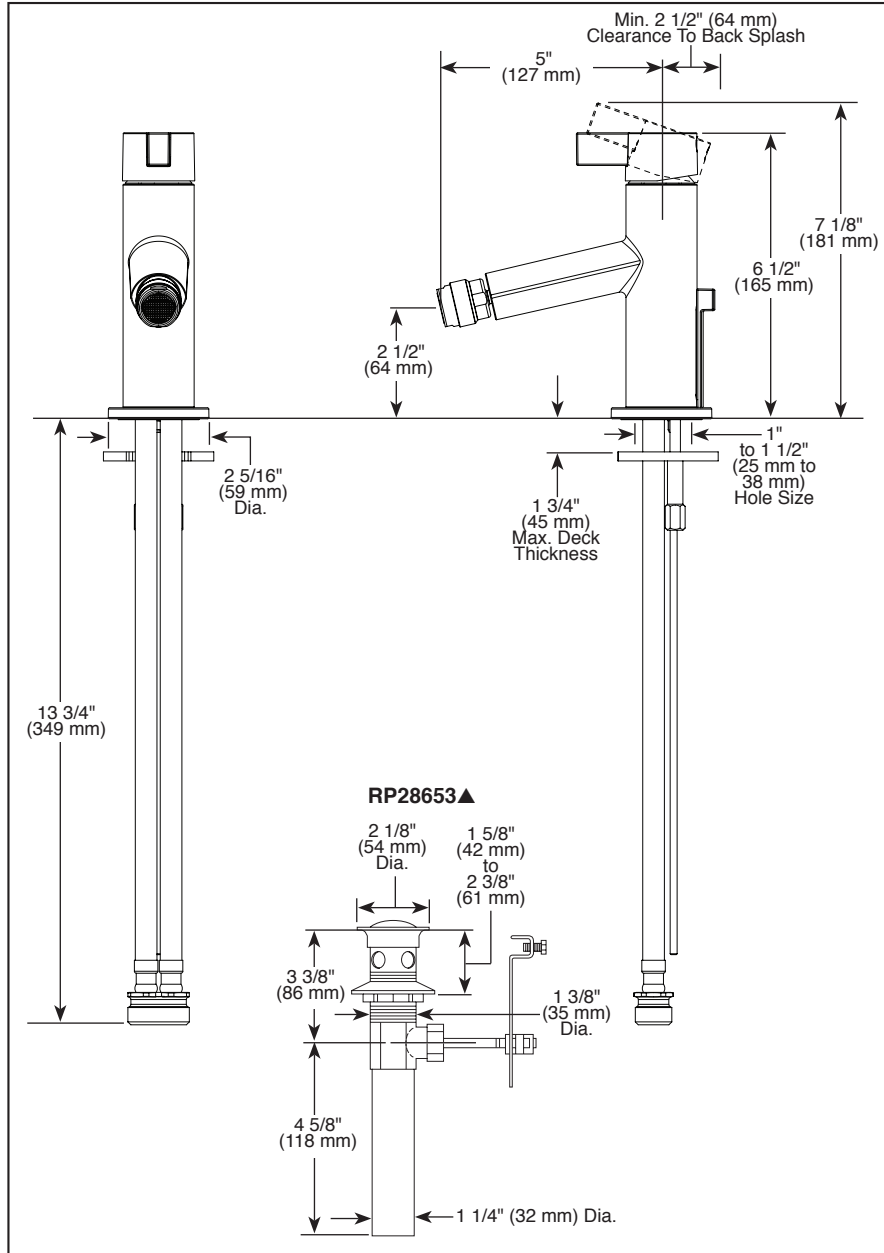

BRIZO®

BIDET FAUCET

- Litze™ Collection
- Single Handle Bidet Faucet

STANDARD SPECIFICATIONS:

- One hole mount
- Control mechanism - 28 mm ceramic disc cartridge with metal stem
- Metal pop-up drain included
- Solid brass fabricated body

COMPLIES WITH:

- ASME A112.18.1 / CSA B125.1
 - ASME A112.18.2 / CSA B125.2
-  Indicates compliance to ICC/ANSI A117.1

Submitted Model No.: _____

Specific Features: _____

▲ Designate Proper Finish Suffix

Brizo Kitchen & Bath Company reserves the right (1) to make changes in specifications and materials, and (2) to change or discontinue models, both without notice or obligation. Dimensions are for reference only. See current full-line price book or www.brizo.com for finish options and product availability.