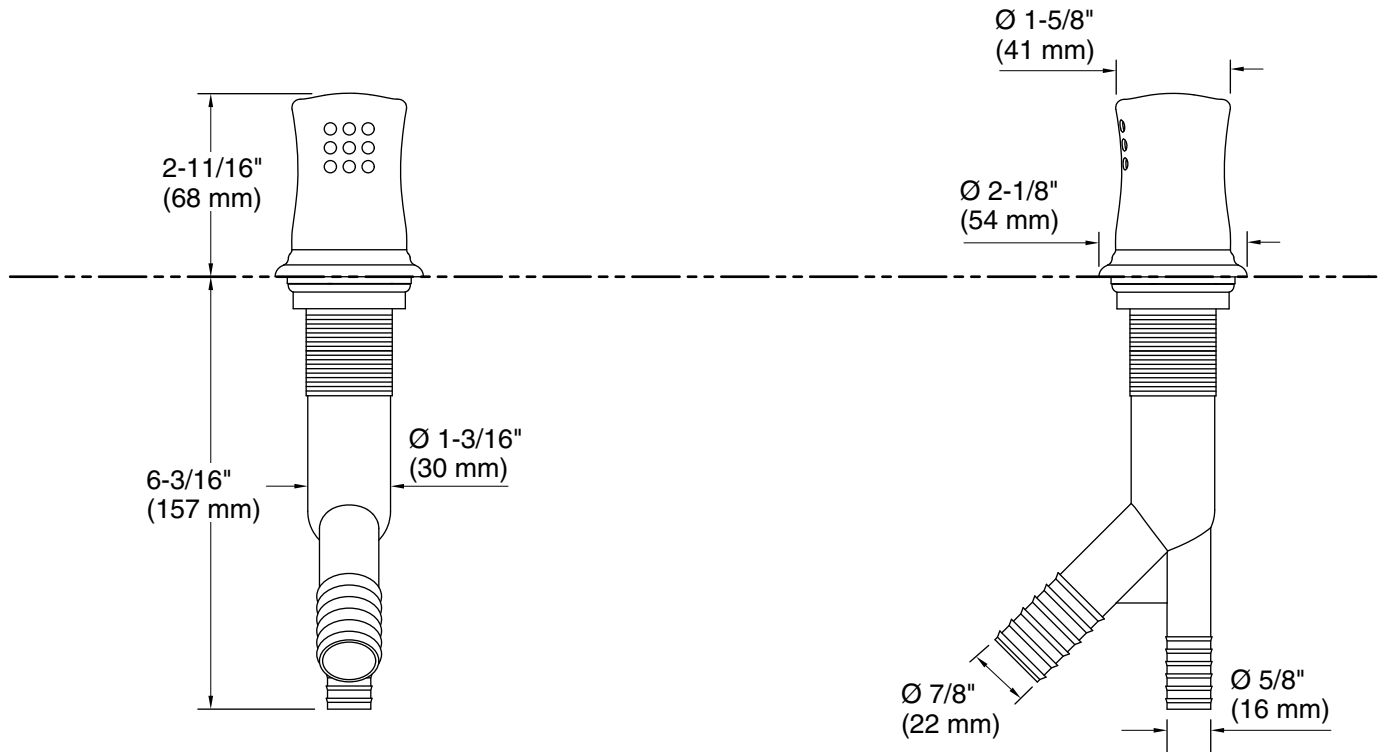

Technical Information

All product dimensions are nominal.

Installation Type: Deck-mount

Material: Brass/Plastic