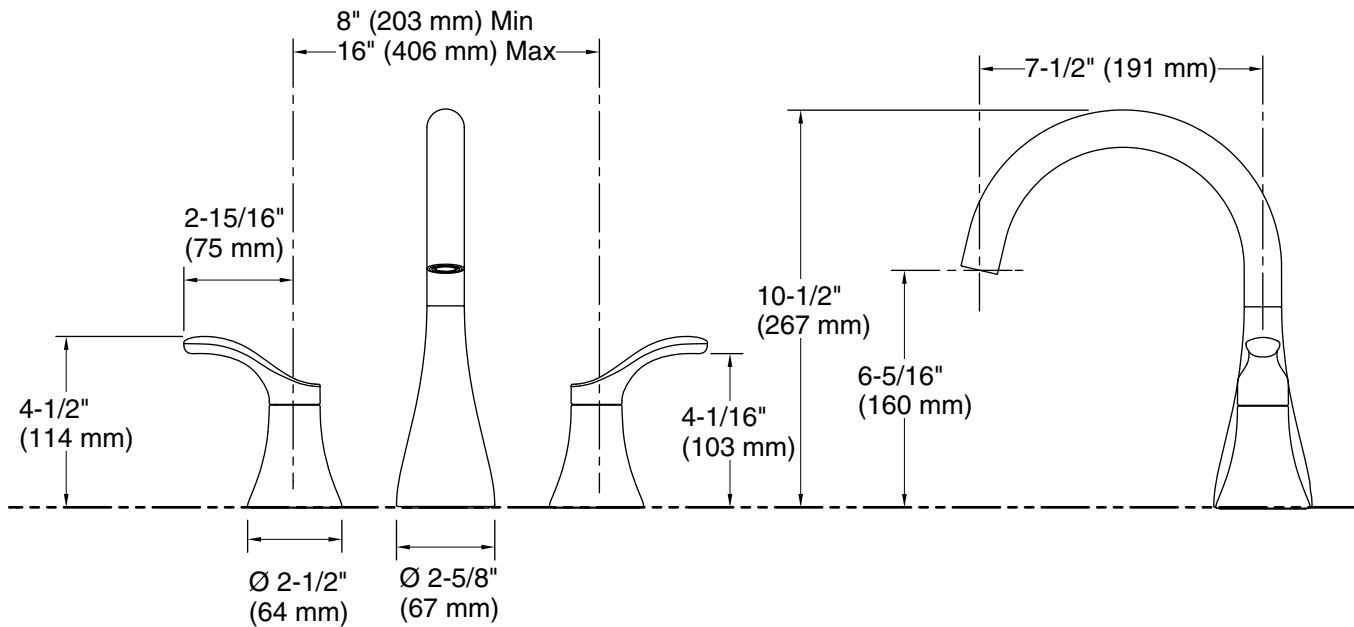

### Features

- Two-handle bath faucet trim
- 7-1/2" (191 mm) gooseneck nondiverter spout with slip-fit connection
- Coordinates with other products in the Simplicite collection

### Technical Information

All product dimensions are nominal.

Drain included: No

### Spout:

Spout reach: 7-1/2" (191 mm)