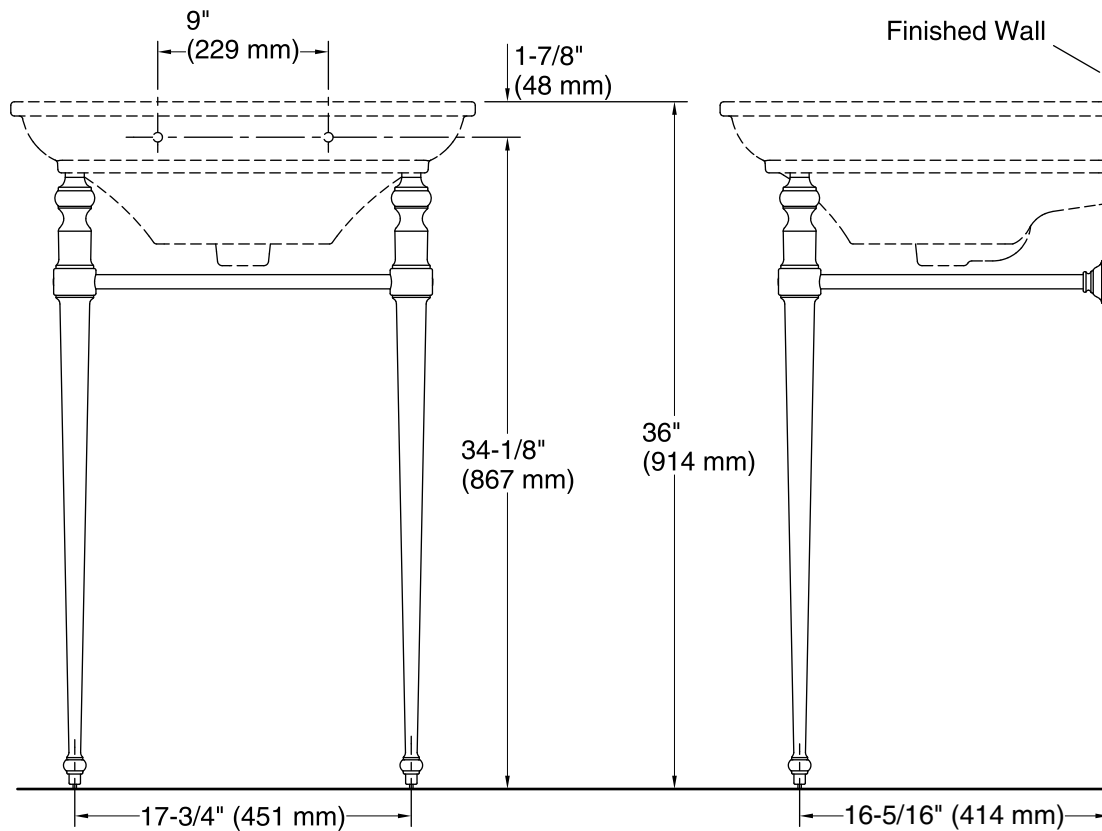

Features

- Set of two legs.
- Combines with the K-29999 Memoirs Stately 24-inch bathroom sink basin for a complete console table solution.
- Includes a towel rail.
- Integrated leveling feature.
- Coordinates with other products in the Memoirs collection.

Material

- Solid brass.

Required Products/Accessories

K-29999-1 Pedestal/Console Table Bathroom Sink

or

K-29999-4 Pedestal/Console Table Bathroom Sink

or

K-29999-8 Pedestal/Console Table Bathroom Sink

Technical Information

All product dimensions are nominal.

Notes

Install this product according to the installation instructions.