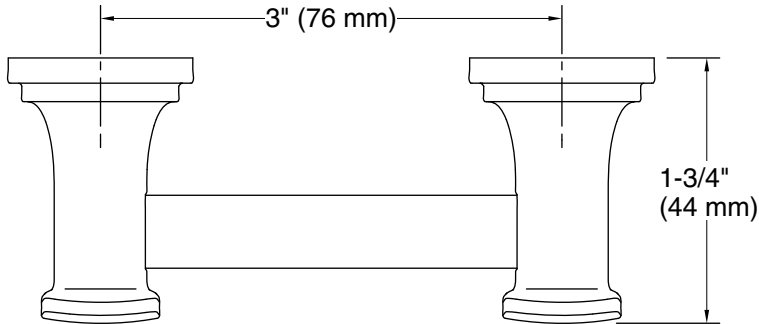

Color	Code	Description
	CP	Polished Chrome
	SN	Vibrant™ Polished Nickel
	BN	Vibrant™ Brushed Nickel
	BL	Matte Black
	2MB	Vibrant™ Brushed Moderne Brass

Technical Information

All product dimensions are nominal.