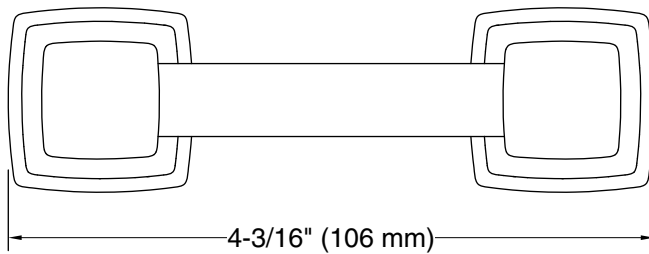

Color	Code	Description
	CP	Polished Chrome
	SN	Vibrant™ Polished Nickel
	BN	Vibrant™ Brushed Nickel
	BL	Matte Black
	2MB	Vibrant™ Brushed Moderne Brass

Technical Information

All product dimensions are nominal.