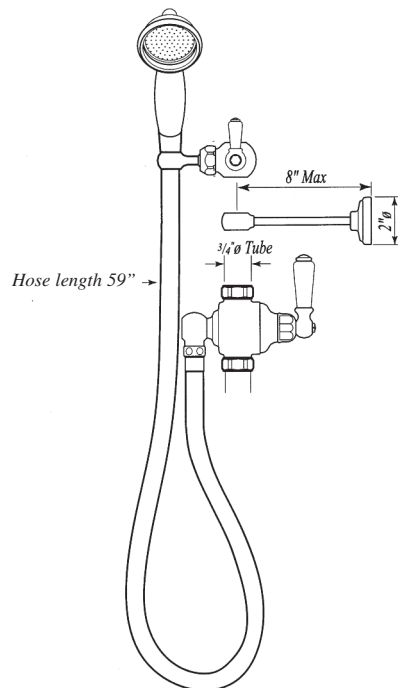

EDWARDIAN RISER DIVERTER KIT INCLUDING U.5383 AND U.5394

ROHL Perrin & Rowe® Bath

U.5373N (Porcelain Levers and Handshower)

FEATURES

- 8" riser outlet and riser diverter package for exposed thermostatic shower package or exposed tub/shower valve packages
- 59" flexible metal

COLORS/FINISHES

- Polished Chrome
- Polished Nickel
- Satin Nickel
- English Bronze
- Inca Brass

WARRANTY

- Limited Lifetime

U.5373N Spare Parts