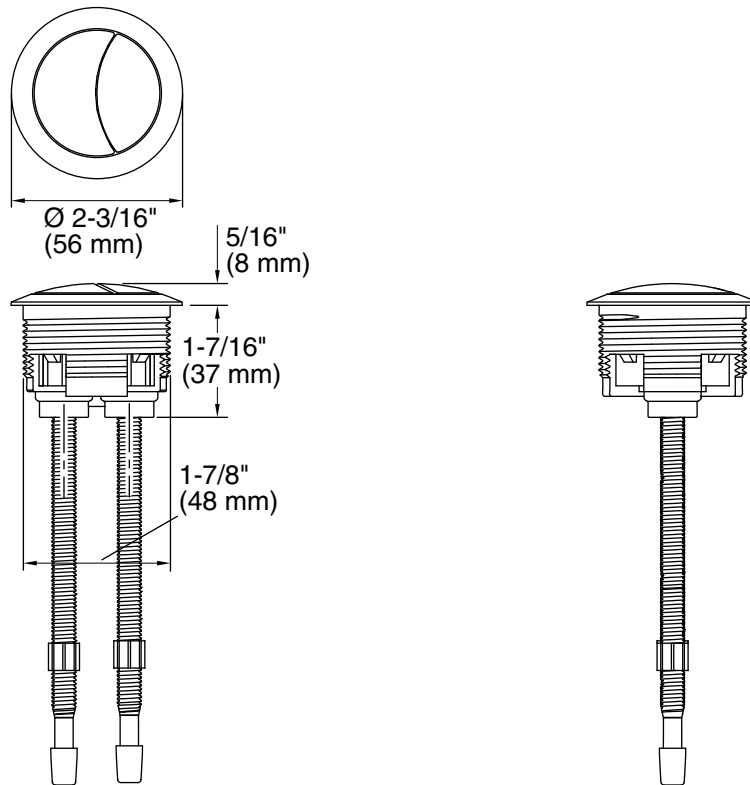

Features

- Water-saving dual-flush actuator offers two flushing options.
- Large top-mount buttons provide an ergonomic experience.
- Spring-loaded buttons facilitate a smooth actuation.
- For use with the K-3753 Persuade Circ and K-3723 Persuade Curv toilets.

Technical Information

All product dimensions are nominal.

Material: Plastic

Notes

Install this product according to the installation guide.