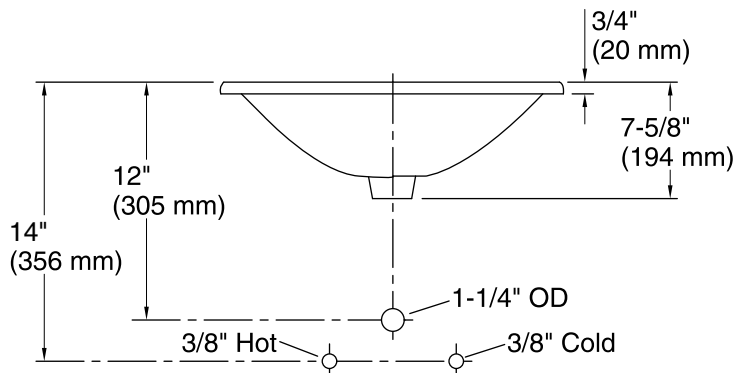

### Features

- Vitreous china.
- Drop-in.
- Uniquely-shaped basin.
- With overflow.
- 8-inch centers.
- Coordinates with other products in the Cimarron collection.
- 23" (584 mm) x 18-3/16" (462 mm) x 7-7/8" (200 mm)

### Technical Information

All product dimensions are nominal.

Bowl configuration:	Single
Installation:	Drop-in
Bowl area (Only):	Length: 20-3/8" (518 mm) Width: 11-1/2" (292 mm) Water depth: 3-5/8" (92 mm)
Number of deck holes:	3
Faucet hole(s):	1-3/8" (35 mm)
Drain hole:	1-3/4" (44 mm)
Template:	1017302-7, required, included