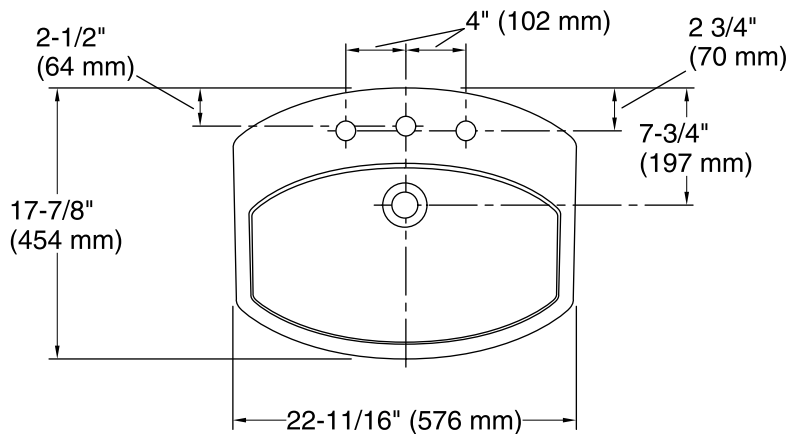

Recommended ADA Installation