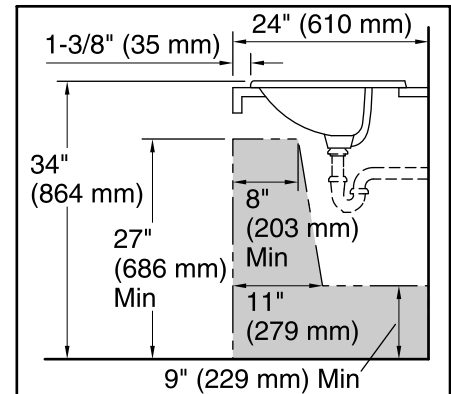

Recommended ADA Installation