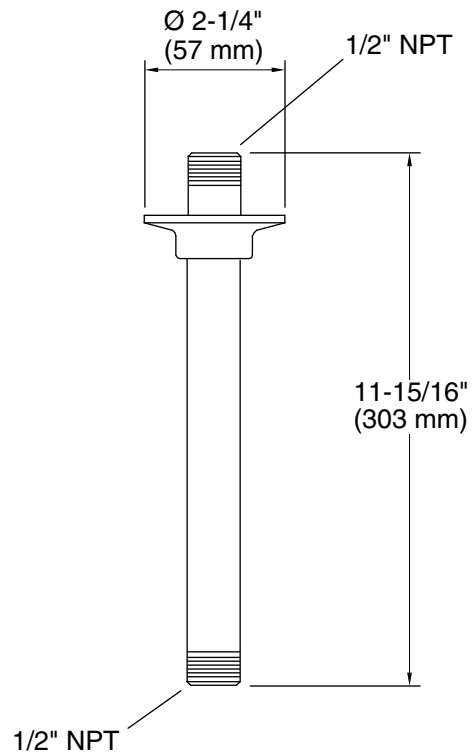

Shower Arm K-7392

Features

- 1/2" NPT connections.
- Includes flange.
- 12" (305 mm) straight shower arm.

Material

- Brass construction.
- KOHLER finishes resist corrosion and tarnishing.

Installation

- Ceiling-mount.

THE BOLD LOOK
OF **KOHLER**®

Technical Information

All product dimensions are nominal.

Material: Brass

Notes

Install this product according to the installation instructions.