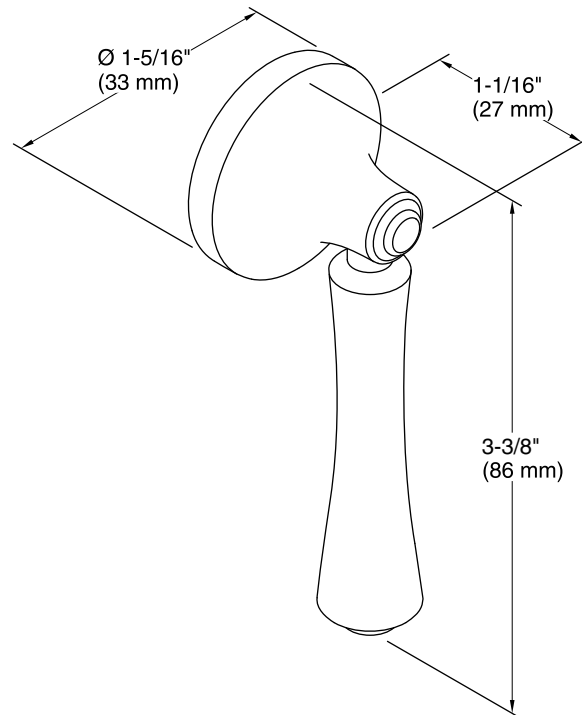

Features

- Left-hand trip lever.
- Premium metal construction for durability.
- KOHLER finishes resist corrosion and tarnish.
- For use with the K-3814 Corbelle toilet.

Codes/Standards

None Applicable

KOHLER® One-Year Limited Warranty

Technical Information

All product dimensions are nominal.

Notes

Install this product according to the installation instructions.