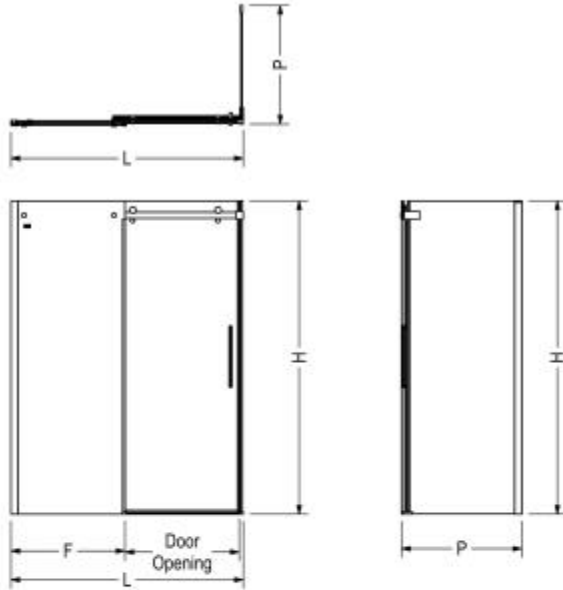

Halo 44 1/2-47 x 78 3/4 in. 8mm Sliding Shower Door for Alcove Installation

Model number:

138996-900-173-000

Dimensions: 78.75"

Installation: Alcove

Material:

Standard Features:

- Glass panels 5/16 in. (8 mm) with a height of 78 3/4 in.
- Lotus easy clean protection for effortless maintenance;;
- Ball bearing roller technology for smooth and quiet opening
- Reversible shower door allows for left or right opening;
- Also available in a corner configuration
- Available in 4 finishes: Chrome, Brushed Nickel, Dark Bronze, Matte Black

Clear

Certifications

MAAX products adhere to one or more of the following certifications:

MAAX

Halo 44 1/2-47 x 78 3/4 in. 8mm Sliding Shower Door for Alcove Installa

Model number:

138996-900-173-000

Dimensions: 78.75"

Installation: Alcove

Material:

STANDARD

Dimensions

78 3/4 In.
(2000 mm)

Weight

132 lbs - 59 3/4 kg

Frame Type

Frameless

Door Adjustment

Frameless

Code	Description	H	L Adjustable	F	P Adjustable	Door Opening	Wall Adjustment
138996	Halo 78 3/4" x 47"	78 3/4"	44 1/2" - 47"	22 1/2"	-	16 1/4" - 18 3/4"	1"
138997	Halo 78 3/4" x 59"	78 3/4"	56 1/2" - 59"	28 5/8"	-	22 1/8" - 24 5/8"	1"
139393	Return Panel 30"	78 3/4"	-	-	27 7/8"	-	1"
138998	Return Panel 32"	78 3/4"	-	-	29 7/8"	-	1"
139395	Return Panel 34"	78 3/4"	-	-	31 7/8"	-	1"
139396	Return Panel 36"	78 3/4"	-	-	33 7/8"	-	1"
139394	Return Panel 42"	78 3/4"	-	-	39 7/8"	-	1"