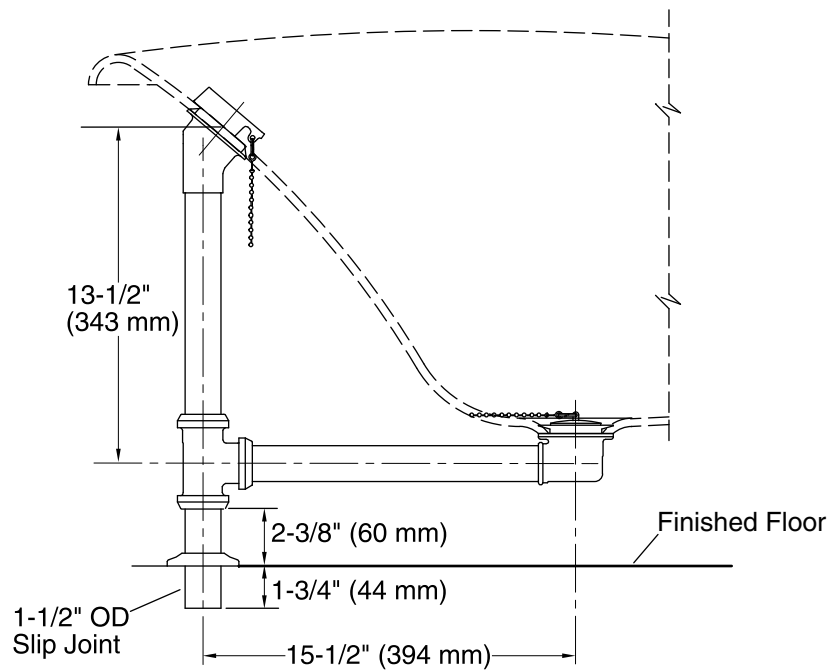

Features

- Solid-brass construction.
- Includes brass tee and pipe.
- Through-the-floor installation.
- For use with Birthday Bath® installation.

Codes/Standards

ASME A112.18.2/CSA B125.2

KOHLER® Faucet Lifetime Limited Warranty

Technical Information

All product dimensions are nominal.

Notes

Measure your actual product for roughing-in details.

Install this product according to the installation guide.