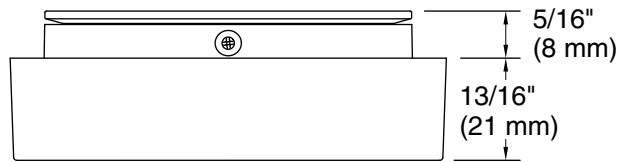

Technical Information

All product dimensions are nominal.

Installation Type: Wall-mount

Material: Plastic

Height: 48" (1219 mm)