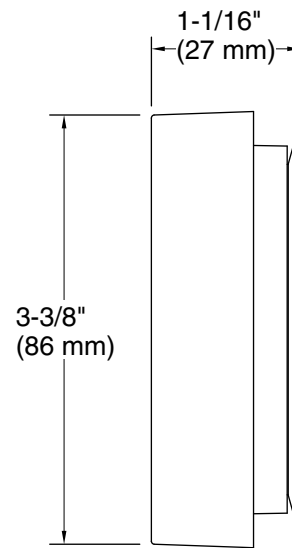

Technical Information

All product dimensions are nominal.

Installation Type: Wall-mount

Material: Plastic

Height: 48" (1219 mm)