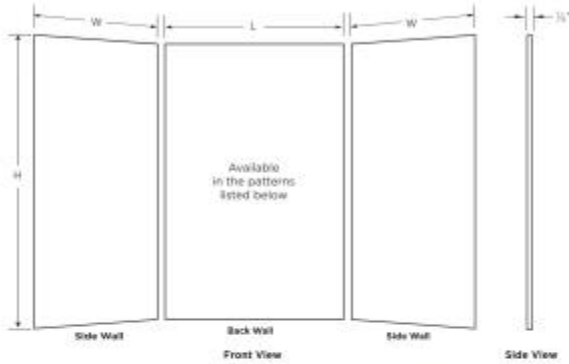

SMMK84-3462 34 x 62 x 84 Swanstone® Smooth Glue up Tub Wall Kit

Model number:

SMMK843462.130

Dimensions: 62" x 34" x 84"

Installation: Glue up

Material: Swanstone®

3 PIECE WALL KIT

Builder Specification Drawing