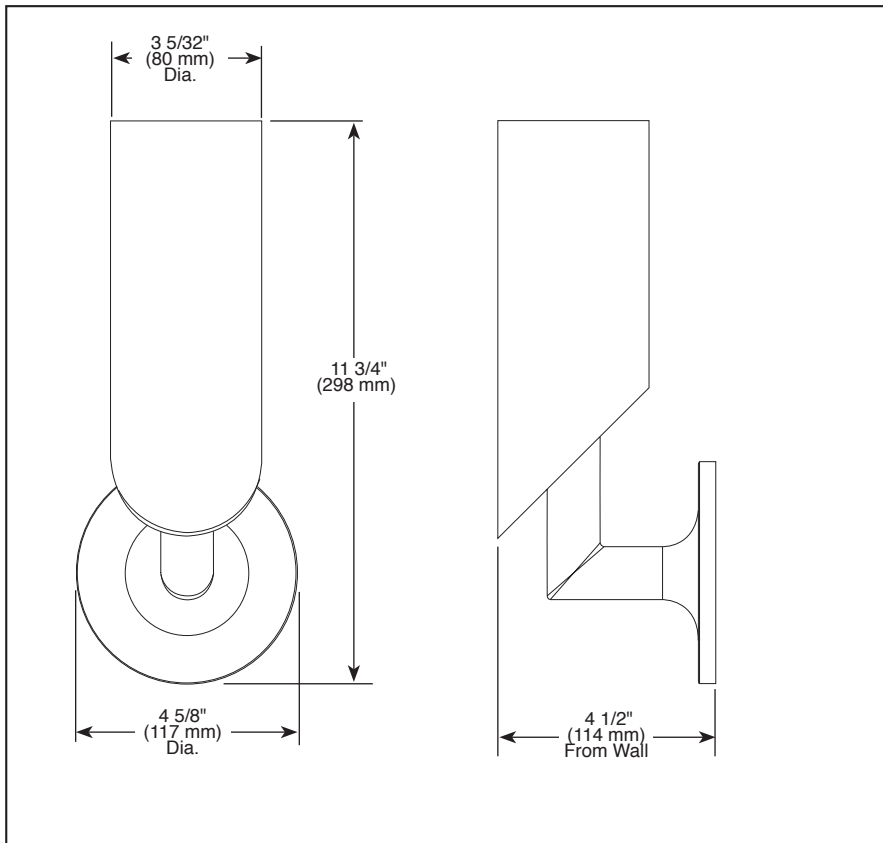

BRIZO®

ACCESSORIES

- Odin™ Bath Collection
- Single Light Sconce

Submitted Model No.: _____
Specific Features: _____

▲ Designate proper finish suffix

STANDARD SPECIFICATIONS:

- Mounting hardware and mounting instructions included with product
- Glass dome is satin etched
- UL approved up to 60 watts
- Uses candelabra style bulb with E12 base, 60 watt max
- Mounts on standard electrical box
- Wire nuts and mounting screws are included with product