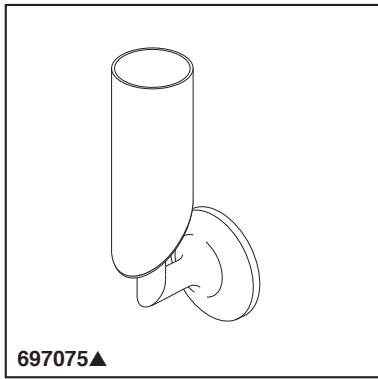

BRIZO®

ACCESSORIES

- Odin™ Bath Collection
- Single Light Sconce

Submitted Model No.: _____
Specific Features: _____

▲ Designate proper finish suffix

STANDARD SPECIFICATIONS:

- Mounting hardware and mounting instructions included with product
- Glass dome is satin etched
- UL approved up to 60 watts
- Uses candelabra style bulb with E12 base, 60 watt max
- Mounts on standard electrical box
- Wire nuts and mounting screws are included with product