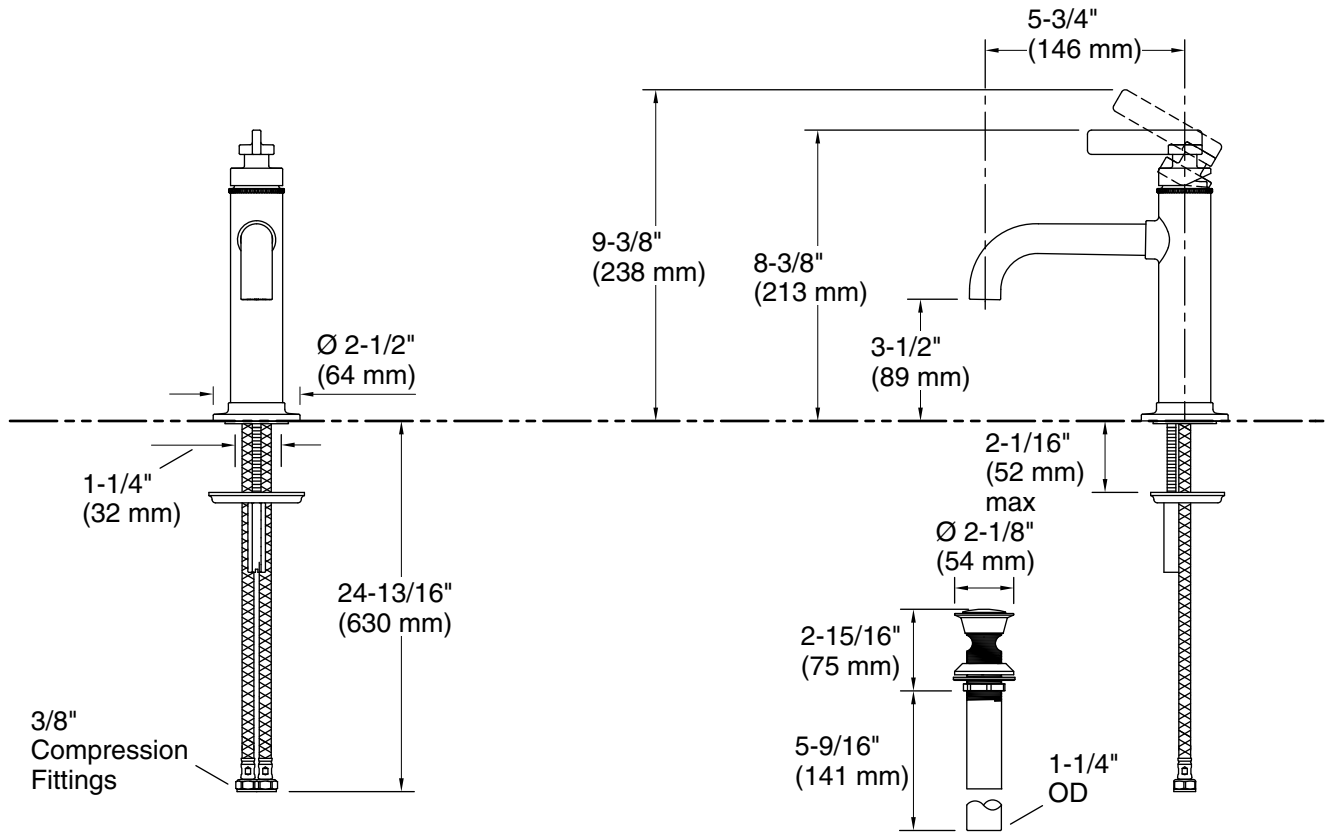

Features

- Designed in collaboration with Studio McGee
- A single handle controls both on/off activation and temperature setting
- 5-3/4" (146 mm) spout reach
- 1.0 gpm (3.8 lpm) maximum flow rate at 60 psi (4.14 bar)
- KOHLER® ceramic disc valves exceed industry longevity standards for a lifetime of durable performance
- Metal touch-activated drain with 1-1/4" tailpiece
- Coordinates with other products in the Castia collection

Material

- Premium metal construction for durability and reliability
- KOHLER® finishes resist corrosion and tarnishing

Installation

- For single-hole or 4" (102 mm) centerset installation (escutcheon plate included)
- Preattached flexible supply lines simplify installation

Technical Information

All product dimensions are nominal.

Faucet:

Flow rate: 1 gal/min (3.8 l/min)

Pressure: 60 psi (4.1 bar)

Drain included: Yes

Drain with overflow: No

Spout:

Spout reach: 5-3/4" (146 mm)

Notes

Install this product according to the installation instructions.

ADA, OBC, CSA B651 compliant when installed to the specific requirements of these regulations.