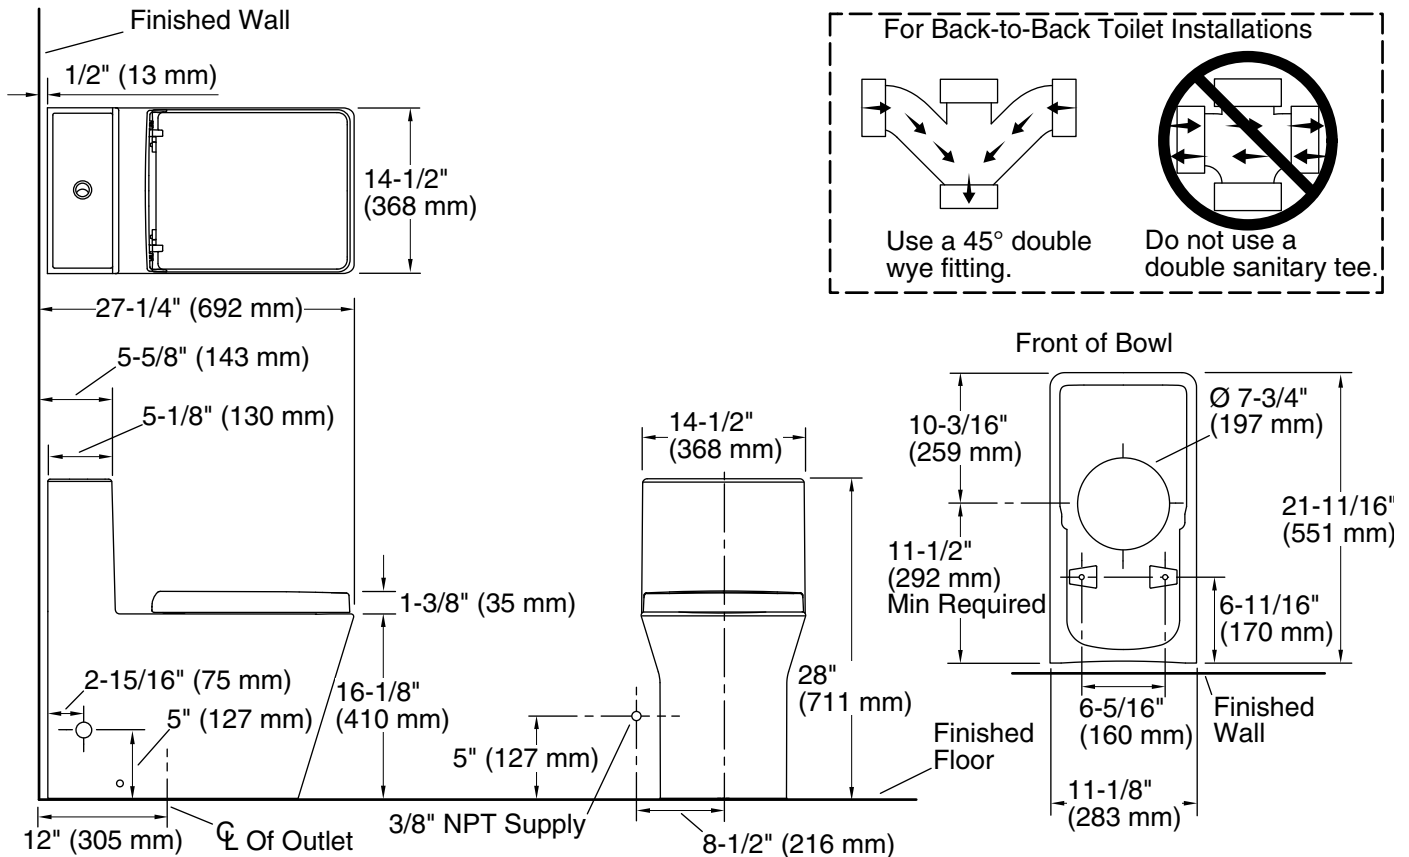

Rêve® Comfort Height®

One-piece compact elongated chair-height toilet
w/seat
K-3797

Features

- One-piece toilets integrate the tank and bowl into a seamless, easy-to-clean design.
- Compact elongated bowl offers added comfort while occupying the same space as a round-front bowl.
- Comfort Height® feature offers chair-height seating that makes sitting down and standing up easier for most adults.
- Dual flush offers a choice of 0.8 or 1.6 gpf (3.0 or 6.0 lpf).
- 2-1/8" (54 mm) glazed trapway.
- Skirted trapway simplifies cleaning.
- Quiet-Close™ elongated seat closes quietly.
- Coordinates with other products in the Rêve collection.

Installation

- Standard 12" (305 mm) rough-in.
- Supply line sold separately.

Water Conservation & Rebates

- Eligible for consumer rebates in some municipalities.

Recommended Products/Accessories

K-9384 Dual-flush Actuator
1023457 Wax Ring/Hardware Kit
1265114 Connector Hose
K-23726 Drain treatment

Technical Information

All product dimensions are nominal.

- Toilet type: One-piece, Floor-mount
- Waste Outlet: Floor
- Bowl shape: Elongated
- Trap passageway: 2-1/8" (54 mm)
- Water Consumption
 - Full: 1.6 gpf (6 lpf)
 - Reduced: 0.8 gpf (3 lpf)
- Water surface size: 4-1/8" x 5-1/2" (105 mm x 140 mm)
- Rim to water surface: 9-3/4" (248 mm)
- Rough-in: 12" (305 mm)
- Seat-mounting holes: 7-7/8" (200 mm)

Notes

- Install this product according to the installation instructions.
- For back-to-back toilet installations: Use only a 45° double wye fitting.