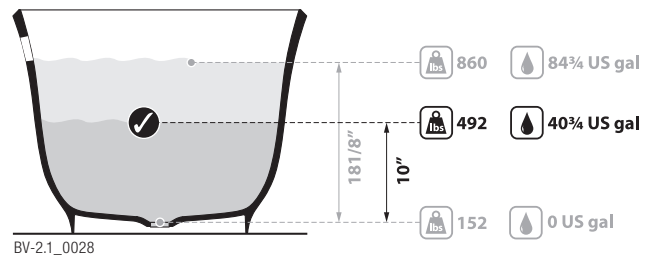

Recommended drains: K-40E-xx / K-70-xx / K-51-xx

Note: K-36E/K-40E drains must be installed using all tools and washers included; do not use plumbers putty or silicone in the place of washers provided

- All measurements subject to +/-5% tolerance
- NO = no overflow hole
- OF = overflow hole

25
years

5
years

5 year warranty on drains
Garantie de 5 ans sur les drains
Garantía de 5 años para los drenajes

8
years

2
years

2 year warranty on painted exterior
Pour les finitions extérieures peintes la garantie est de 2 ans
Acabados de pintura exterior tienen una garantía de 2 años

Massachusetts Code: Approved
cUPC listing by IAPMO: File No. 6574