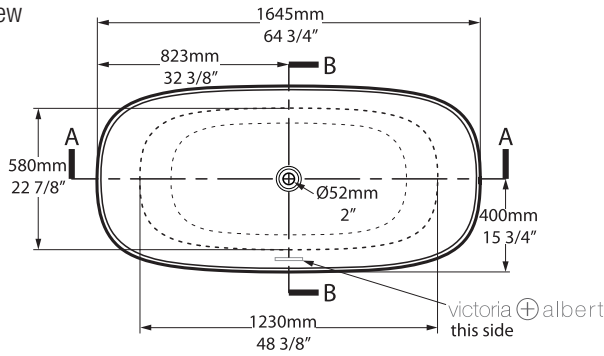

Amiata Freestanding Bathtub

AMT-N-SW-NO / AMT-N-SW-OF / AMTM-N-SM-NO / AMTM-N-SM-OF

Top view