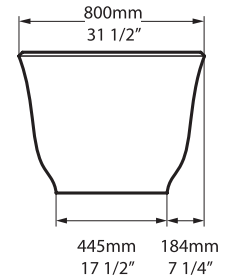

Amiata Freestanding Bathtub

AMT-N-SW-NO / AMT-N-SW-OF / AMTM-N-SM-NO / AMTM-N-SM-OF

Front view

Recommended drains: K-40E-xx / K-70-xx / K-51-xx

Note: K-36E/K-40E drains must be installed using all tools and washers included; do not use plumbers putty or silicone in the place of washers provided

- All measurements subject to +/-5% tolerance
- NO = no overflow hole
- OF = overflow hole

25
years

5
years

5 year warranty on drains
Garantie de 5 ans sur les drains
Garantía de 5 años para los drenajes

8
years

2
years

2 year warranty on painted exterior
Pour les finitions extérieures peintes la garantie est de 2 ans
Acabados de pintura exterior tienen una garantía de 2 años

Massachusetts Code: Approved
cUPC listing by IAPMO: File No. 6574