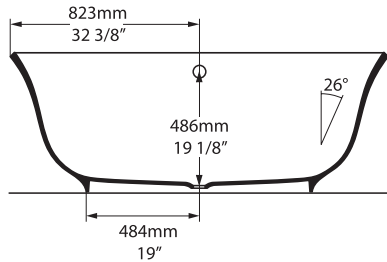

Recommended drains: K-40E-xx / K-70-xx / K-51-xx

Note: K-36E/K-40E drains must be installed using all tools and washers included; do not use plumbers putty or silicone in the place of washers provided

- All measurements subject to +/-5% tolerance
- NO = no overflow hole
- OF = overflow hole

25
years

5
years

5 year warranty on drains
Garantie de 5 ans sur les drains
Garantía de 5 años para los drenajes

8
years

2
years

2 year warranty on painted exterior
Pour les finitions extérieures peintes la garantie est de 2 ans
Acabados de pintura exterior tienen una garantía de 2 años

Massachusetts Code: Approved
cUPC listing by IAPMO: File No. 6574