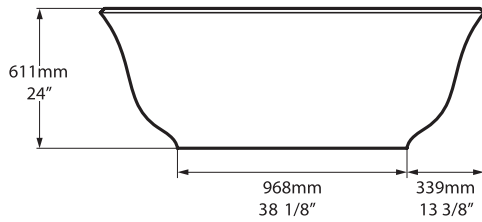

Section AA

Side view