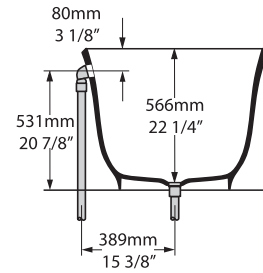

Amiata Freestanding Bathtub

AMT-N-SW-NO / AMT-N-SW-OF / AMTM-N-SM-NO / AMTM-N-SM-OF

Front view

Section BB

Recommended drains: K-40E-xx / K-70-xx / K-51-xx

Note: K-36E/K-40E drains must be installed using all tools and washers included; do not use plumbers putty or silicone in the place of washers provided

- All measurements subject to +/-5% tolerance
- NO = no overflow hole
- OF = overflow hole

25
years

5
years

5 year warranty on drains
Garantie de 5 ans sur les drains
Garantía de 5 años para los drenajes

8
years

2
years

2 year warranty on painted exterior
Pour les finitions extérieures peintes la garantie est de 2 ans
Acabados de pintura exterior tienen una garantía de 2 años

Massachusetts Code: Approved
cUPC listing by IAPMO: File No. 6574