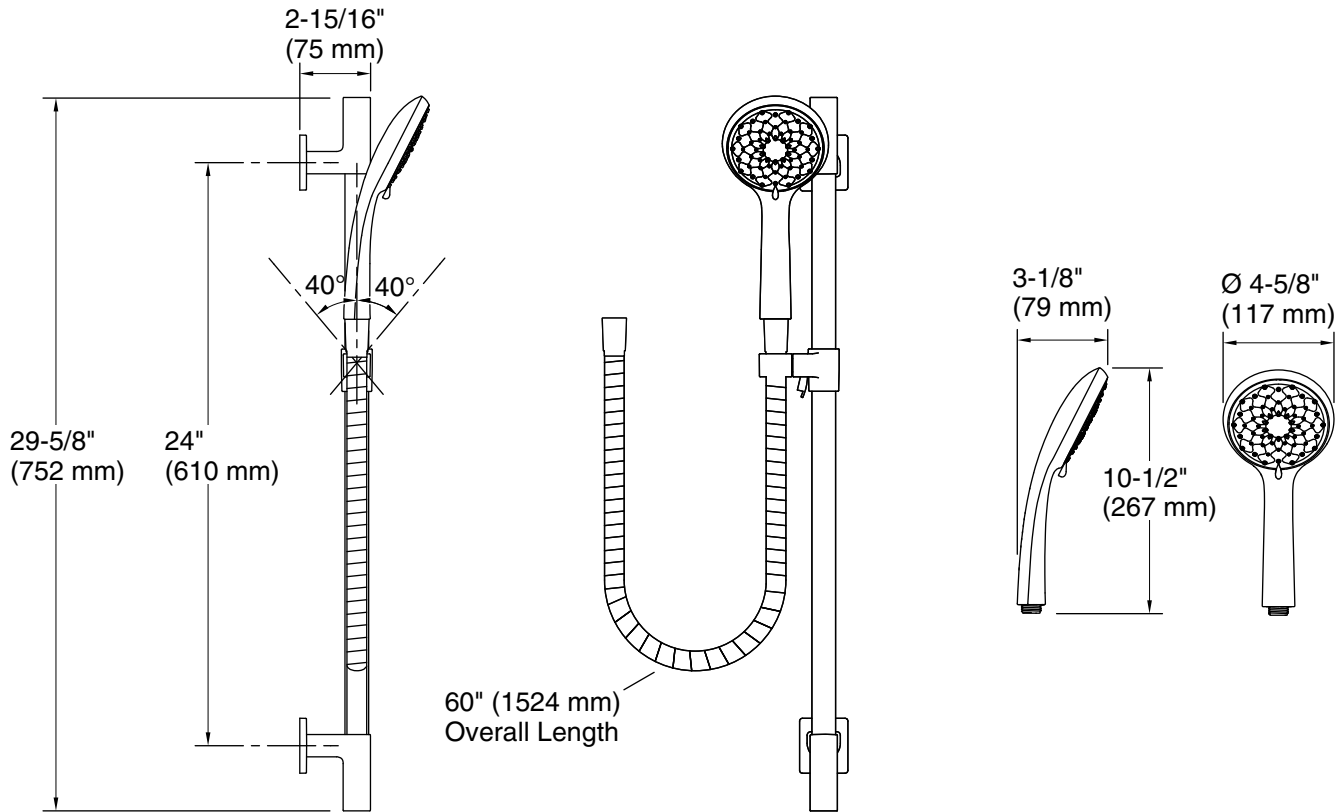

Features

- Handshower features transitional design, inspired by nature.
- Three spray functions and ADA-compliant nonpositive shutoff.
- Thumb tab allows for a smooth transition between sprays.
- MasterClean™ sprayface features an easy-to-clean surface that withstands mineral buildup.
- 24" (609 mm) slidebar features adjustable mounting brackets for installation flexibility.
- Includes 60" (1524 mm) smooth hose.

K-98350 wall-mount supply elbow

K-98351 wall-mount supply elbow with check valve

Codes/Standards

ASME A112.18.1/CSA B125.1

DOE - Energy Policy Act 1992

EPA WaterSense[®]

California Energy Commission (CEC)

KOHLER[®] Faucet Lifetime Limited Warranty

Technical Information

All product dimensions are nominal.

Handshower:

Rated maximum flow: 1.75 gal/min (6.6 l/min)

Notes

Install this product according to the installation instructions.

Plumbing codes require approved backflow prevention devices to be installed in-line to handshowers. Please consult with local plumbing officials.