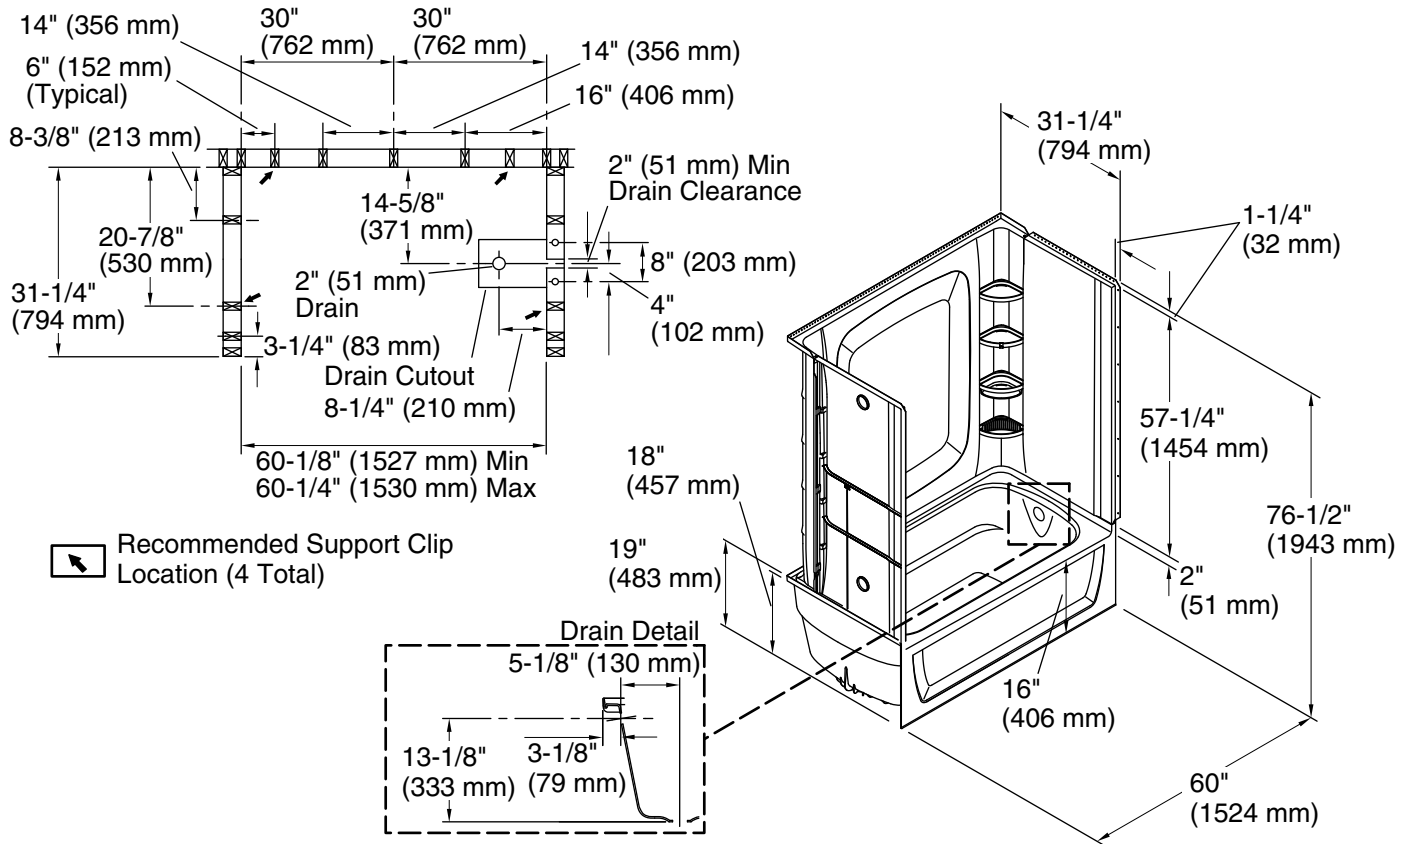

STERLING®

A KOHLER COMPANY

STORE+®

60" bath/shower

71470120

Technical Information

All product dimensions are nominal.

Installation: Three-wall alcove

Drain location: Right

Basin area, bottom: 45" x 20" (1143 mm x 508 mm)

Basin area, top: 53" x 23" (1346 mm x 584 mm)

Water depth: 11-1/4" (286 mm)

Water capacity: 44 gal (166.6 L)

Minimum flat for door: 2-3/4" (70 mm)

Maximum door height: 59" (1499 mm)

Maximum door width: 57-11/16" (1465 mm)

Notes

Install this product according to the installation instructions.

Studs should be positioned roughly as shown.

Double studding is recommended for pivot shower door installations.

1-800-STERLING (1-800-783-7546)

Kohler Co. reserves the right to make revisions without notice to product specifications.

For the most current Specification Sheet, go to www.sterlingplumbing.com.

8-22-2020 13:26 - US/CA