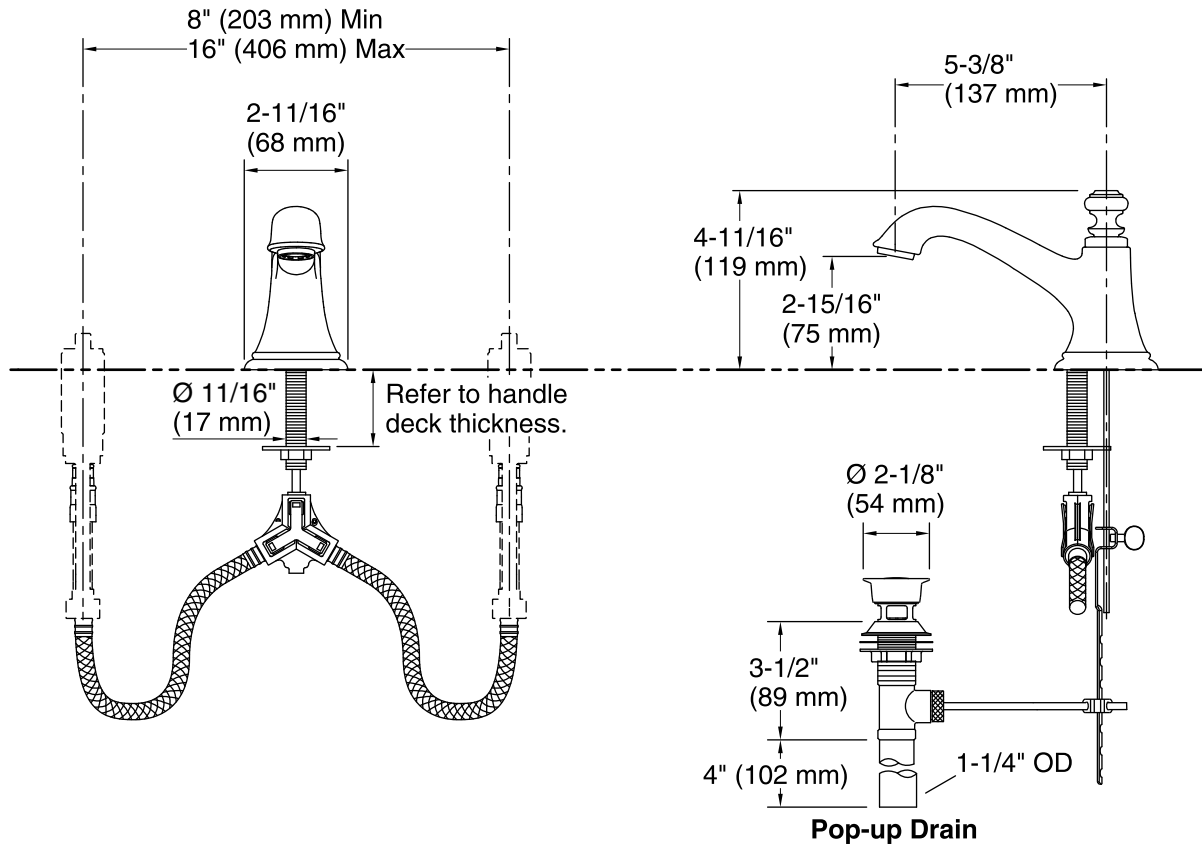

### Features

- Metal construction.
- Metal pop-up drain with tailpiece.
- 5-3/8" (137 mm) spout reach.
- 1.2 gal/min (4.5 l/min) maximum flow rate [max at 60 psi (4.14 bar)].

### Technical Information

All product dimensions are nominal.

#### Spout:

Spout reach: 5-3/8" (137 mm)