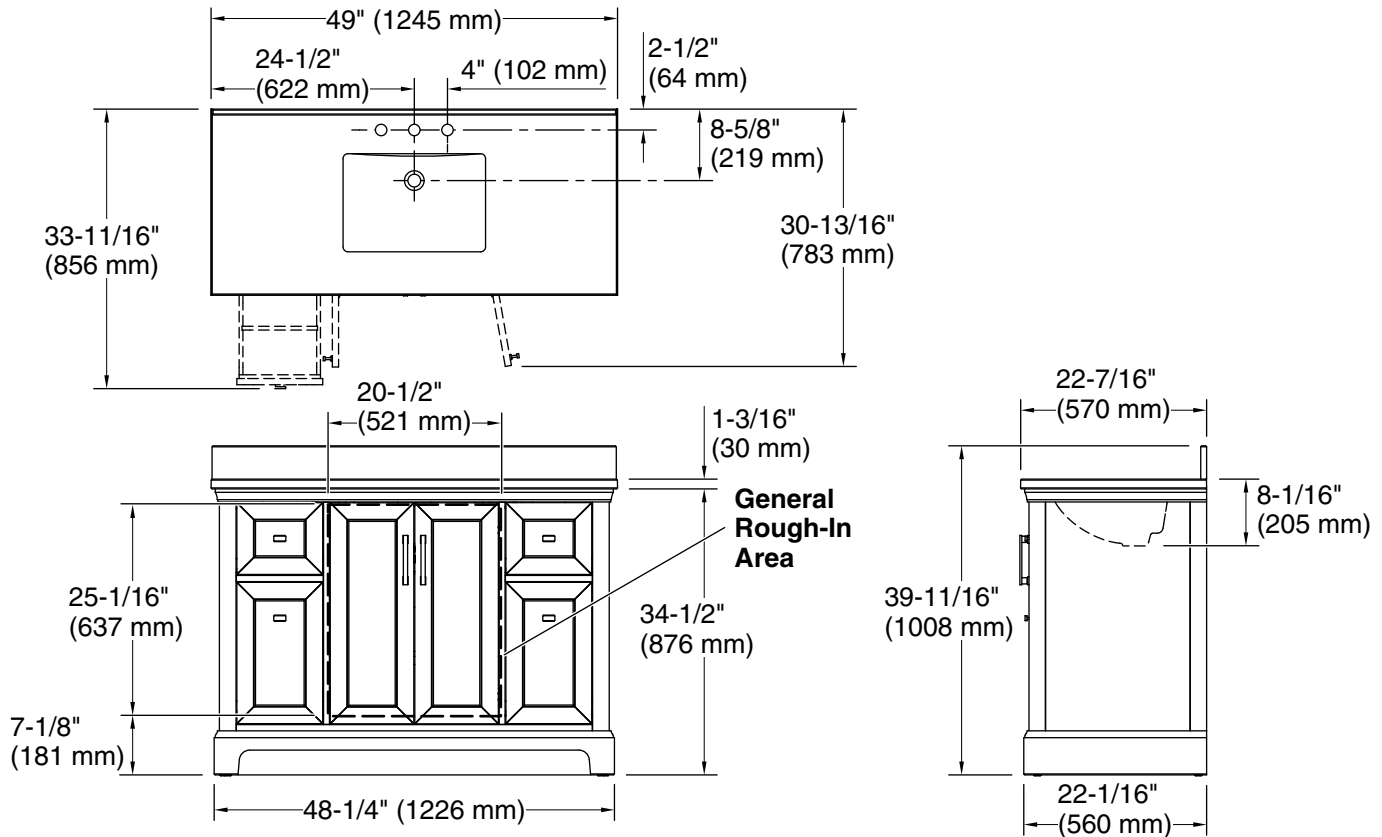

### Features

- Set includes cabinet, precut quartz vanity top, backsplash, sink, cabinet hardware
- Four full-extension 17" (432 mm) drawers with soft-close side-mount slides
- Three-way adjustable slow-close door hinges for easy cabinet access
- 20" (508 mm) cabinet interior provides ample storage space
- Finish-matched cabinet interior offers generous clearance for plumbing
- Vanity top has 8" (203 mm) widespread faucet holes; requires deck-mount faucet (sold separately)
- Vibrant® Brushed Nickel hardware included on White vanities, Vibrant Brushed Moderne Brass hardware on Ferrous Grey and Tidal Blue vanities, and Matte Black hardware on Light Oak vanities

### Technical Information

All product dimensions are nominal.