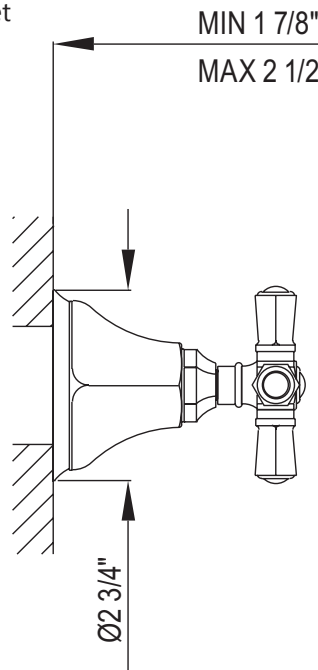

PALLADIAN TRIM ONLY 3/4" VOLUME CONTROL AND 4 - PORT DEDICATED DIVERTER

ROHL Transitional Palladian

A4812LM (finish)TO (Metal Lever)

A4812XM (finish)TO (Cross Handle)

FEATURES

- Trim set with escutcheon, dome and handle only to:
  - A4911BO rough
  - R1040R rough
  - R1062BO rough
- **Must order rough to complete**
- All components made of brass
- Please note, the min/max valve depth is different than the standard min/max dimensions for the A4911BO rough valve. Please set the depth of the valve carefully.

COLORS/FINISHES

- Polished Chrome
- Polished Nickel
- Satin Nickel
- Tuscan Brass
- Inca Brass

WARRANTY

- Limited Lifetime*
- *No warranty on Tuscan Brass finish

A4812XM