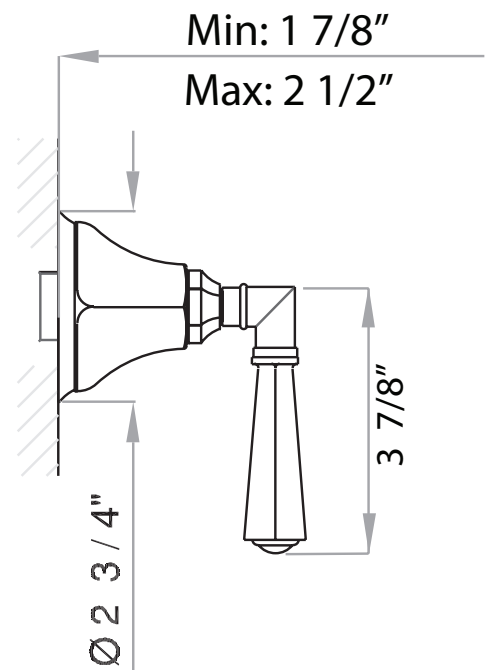

PALLADIAN TRIM ONLY 3/4" VOLUME CONTROL AND 4 - PORT DEDICATED DIVERTER

ROHL Transitional Palladian

A4812LM (finish)TO (Metal Lever)

A4812XM (finish)TO (Cross Handle)

FEATURES

- Trim set with escutcheon, dome and handle only to:
  - A4911BO rough
  - R1040R rough
  - R1062BO rough
- **Must order rough to complete**
- All components made of brass
- Please note, the min/max valve depth is different than the standard min/max dimensions for the A4911BO rough valve. Please set the depth of the valve carefully.

COLORS/FINISHES

- Polished Chrome
- Polished Nickel
- Satin Nickel
- Tuscan Brass
- Inca Brass

WARRANTY

- Limited Lifetime*
- *No warranty on Tuscan Brass finish

A4812LM