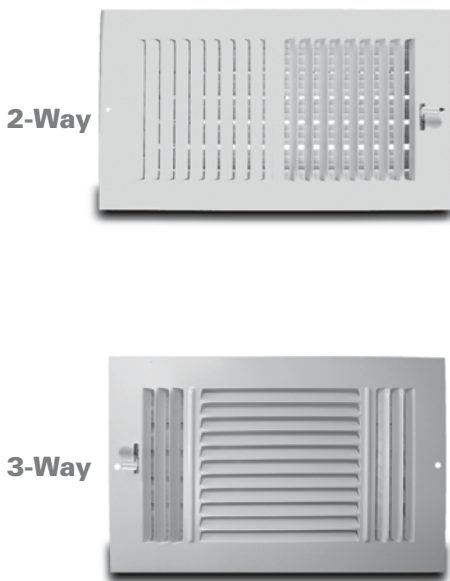

CSSCR		Sidewall/Ceiling Register	
White			
1/2" Spacing			
Part Number	Size	Part Number	Size
2-Way			
CSSCR64W2	6" x 4"	CSSCR84W3	8" x 4"
CSSCR66W2	6" x 6"	CSSCR66W3	6" x 6"
CSSCR84W2	8" x 4"	CSSCR86W3	8" x 6"
CSSCR86W2	8" x 6"	CSSCR88W3	8" x 8"
CSSCR88W2	8" x 8"	CSSCR104W3	10" x 4"
CSSCR104W2	10" x 4"	CSSCR106W3	10" x 6"
CSSCR106W2	10" x 6"	CSSCR108W3	10" x 8"
CSSCR108W2	10" x 8"	CSSCR1010W3	10" x 10"
CSSCR124W2	12" x 4"	CSSCR124W3	12" x 4"
CSSCR126W2	12" x 6"	CSSCR126W3	12" x 6"
CSSCR128W2	12" x 8"	CSSCR128W3	12" x 8"
CSSCR144W2	14" x 4"	CSSCR1212W3	12" x 12"
CSSCR146W2	14" x 6"	CSSCR144W3	14" x 4"
CSSCR148W2	14" x 8"	CSSCR146W3	14" x 6"
CSSCR166W2	16" x 6"	CSSCR148W3	14" x 8"