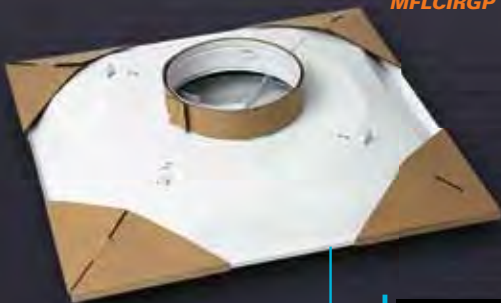

Diffusers are **individually packaged** with additional corner pad and collar protection.