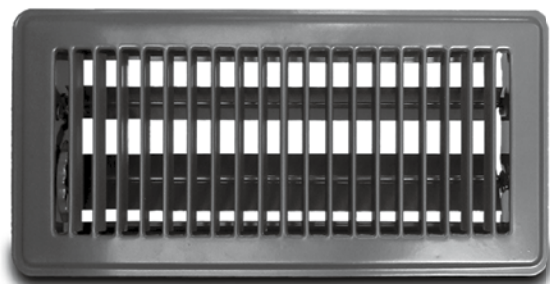

# Grilles & Registers

The Metal-Fab Contractor Series offers the same fast shipping and 100% order fill you expect, plus...

No Sharp Surface Edges • Smooth Operation • Good Quality • Hand Inspected  
E-Static Paint Finish • E-Mail Order Acknowledgment • Intelligent Skid Documentation