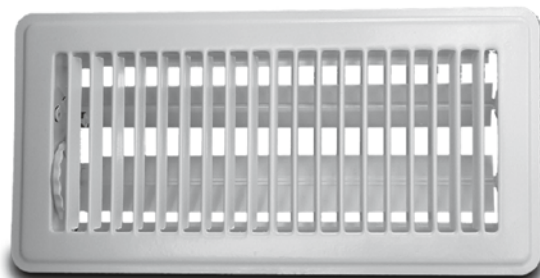

CSFR Stamped Floor Register

White

Part Number	Size
CSFR210W	2" x 10"
CSFR212W	2" x 12"
CSFR410W	4" x 10"
CSFR412W	4" x 12"