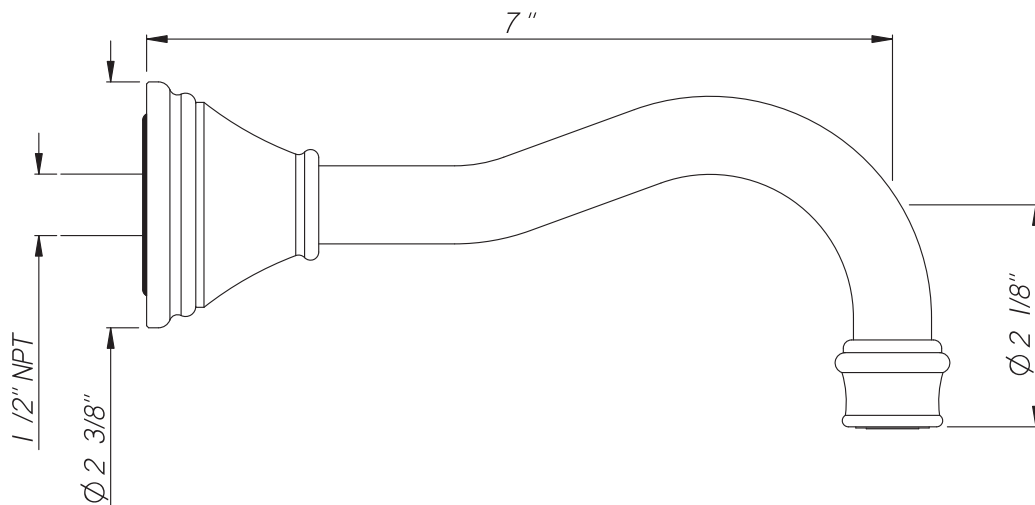

Georgian Era Wall Mounted Column Lavatory Spout

ROHL Perrin & Rowe Bath

U.3797*

FEATURES

- 7" reach wall mount spout with 1/2" inlet
- 1/2" female nipple required
- Made of solid brass

COLORS/FINISHES

- Polished Chrome
- Polished Nickel
- Satin Nickel
- English Bronze
- Inca Brass

WARRANTY

- Limited Lifetime

* For CA/VT, place a "-2" at end of model number for code compliant product. (Example A3608LMAPC-2)

Consult your local ROHL showroom for additional information and specifications. For complete warranty details and a list of showrooms, go to www.rohlhome.com.

U.3797 Spare Parts