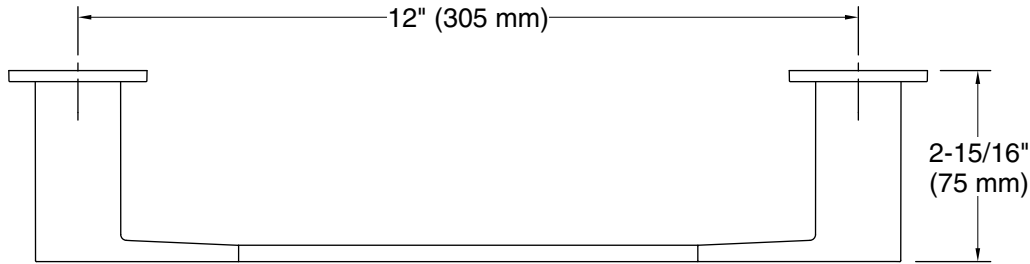

Features

- 12" (305 mm) bar.
- Coordinates with Honesty faucets accessories, and showering components to complete your bathroom.

Material

- Premium metal construction for durability and reliability.
- KOHLER finishes resist corrosion and tarnishing.

Technical Information

All product dimensions are nominal.

Installation Type: Wall-mount

Material: Zinc, Stainless Steel

Notes

Install this product according to the installation instructions.

CAUTION: Risk of personal injury. Do not install these products in any area where they are likely to be used inadvertently as a grab bar or support bar. These products are not designed or intended for use as a grab bar or support bar.