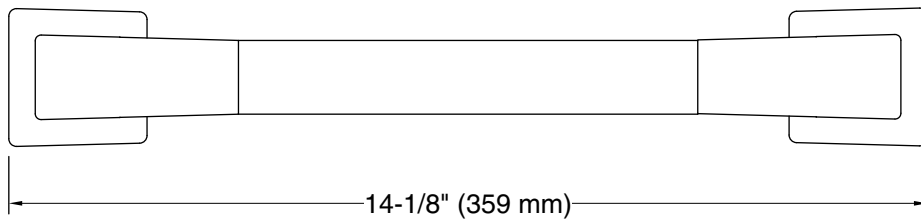

Features

- 12" (305 mm) bar.
- Coordinates with Honesty faucets accessories, and showering components to complete your bathroom.

Material

- Premium metal construction for durability and reliability.
- KOHLER finishes resist corrosion and tarnishing.

Recommended Products/Accessories

- K-31508-TA hand towel with Tatami weave, 18" x 30"
- K-31508-TE hand towel with Terry weave, 18" x 30"
- K-31508-TX hand towel with Textured weave, 18" x 30"

Codes/Standards

Technical Information

All product dimensions are nominal.

Installation Type: Wall-mount

Material: Zinc, Stainless Steel

Notes

Install this product according to the installation instructions.

CAUTION: Risk of personal injury. Do not install these products in any area where they are likely to be used inadvertently as a grab bar or support bar. These products are not designed or intended for use as a grab bar or support bar.