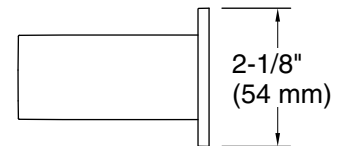

Technical Information

All product dimensions are nominal.

Installation Type: Wall-mount

Material: Zinc, Stainless Steel

Notes

Install this product according to the installation instructions.

CAUTION: Risk of personal injury. Do not install these products in any area where they are likely to be used inadvertently as a grab bar or support bar. These products are not designed or intended for use as a grab bar or support bar.