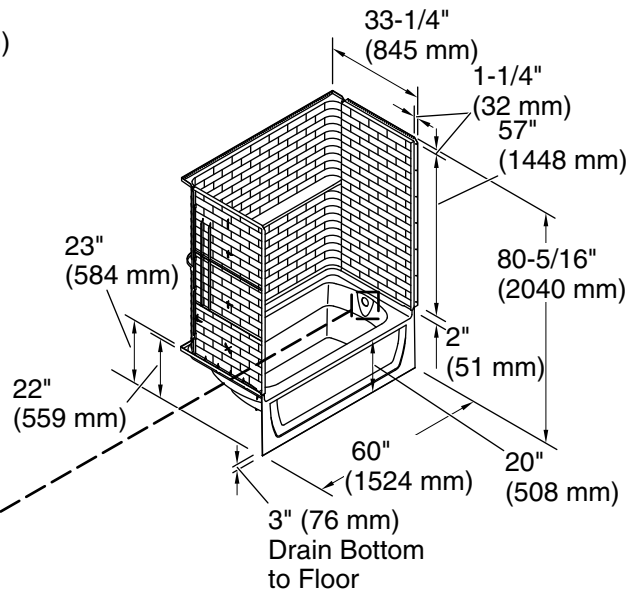

For the most current Specification Sheet, go to www.sterlingplumbing.com.

5-29-2021 07:40 - US/CA

Recommended Support Clip Location (4 Total)

Technical Information

All product dimensions are nominal.

| | |
|----------------------|-------------------|
| Installation: | Three-wall alcove |
| Maximum door height: | 58-3/4" (1492 mm) |
| Maximum door width: | 57-5/8" (1464 mm) |