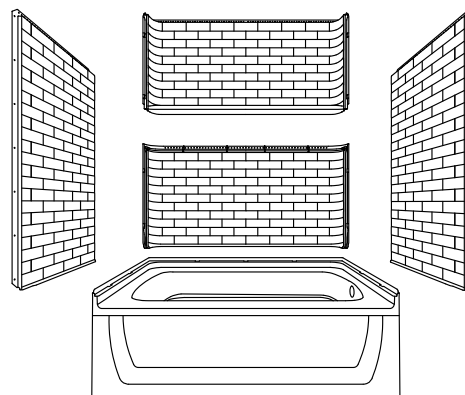

Traverse®

60" x 32" AFD bath/shower
71520122

Features

- Tongue-and-groove modular design allows for easy installation during any phase of construction.
- Modern subway tile design.
- Full-length shelf provides generous storage.
- Easy-to-clean, durable high-gloss finish.

Material

- Compression molded from our exclusive solid Vikrell® material.

Installation

- Pro4™ installation system features a two-piece back wall design, enabling one-person handling and installation.
- Alcove.
- Caulk-free installation.
- Above-floor drain (AFD) rough-in.
- Right drain.

Recommended Products/Accessories

- K-23726 Drain treatment
- K-23733 Vikrell® cleaner

Included Components

Product consists of:

- 71121122 60" x 32" AFD bath
- 71524100 60" x 32" bath wall set

Codes/Standards