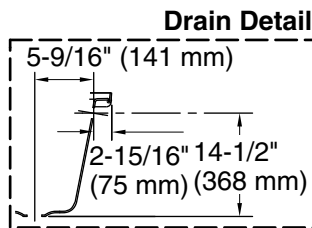

Color tiles intended for reference only.

| Color | Code | Description |
|---|------|----------------|
|  | 0 | White |
|  | 96 | KOHLER Biscuit |

1-800-STERLING (1-800-783-7546)

Kohler Co. reserves the right to make revisions without notice to product specifications.

For the most current Specification Sheet, go to www.sterlingplumbing.com.

5-29-2021 07:40 - US/CA

Recommended Support Clip Location (4 Total)

Technical Information

All product dimensions are nominal.

| | |
|----------------------|-------------------|
| Installation: | Three-wall alcove |
| Maximum door height: | 58-3/4" (1492 mm) |
| Maximum door width: | 57-5/8" (1464 mm) |