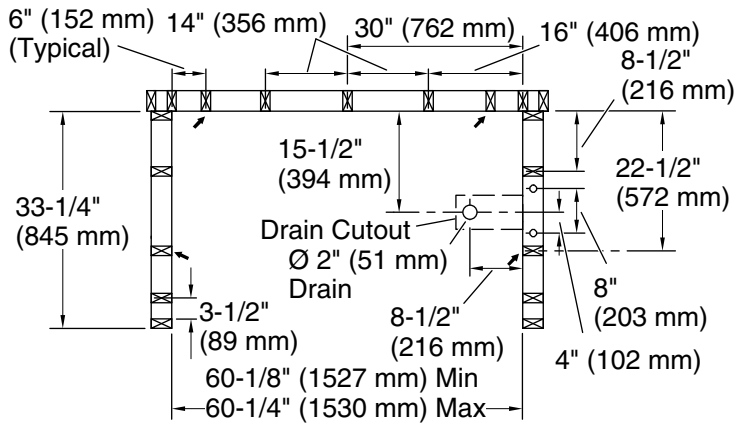

For the most current Specification Sheet, go to www.sterlingplumbing.com.

5-29-2021 07:40 - US/CA

Recommended Support Clip Location (4 Total)

Technical Information

All product dimensions are nominal.

| | |
|----------------------|-------------------|
| Installation: | Three-wall alcove |
| Maximum door height: | 58-3/4" (1492 mm) |
| Maximum door width: | 57-5/8" (1464 mm) |