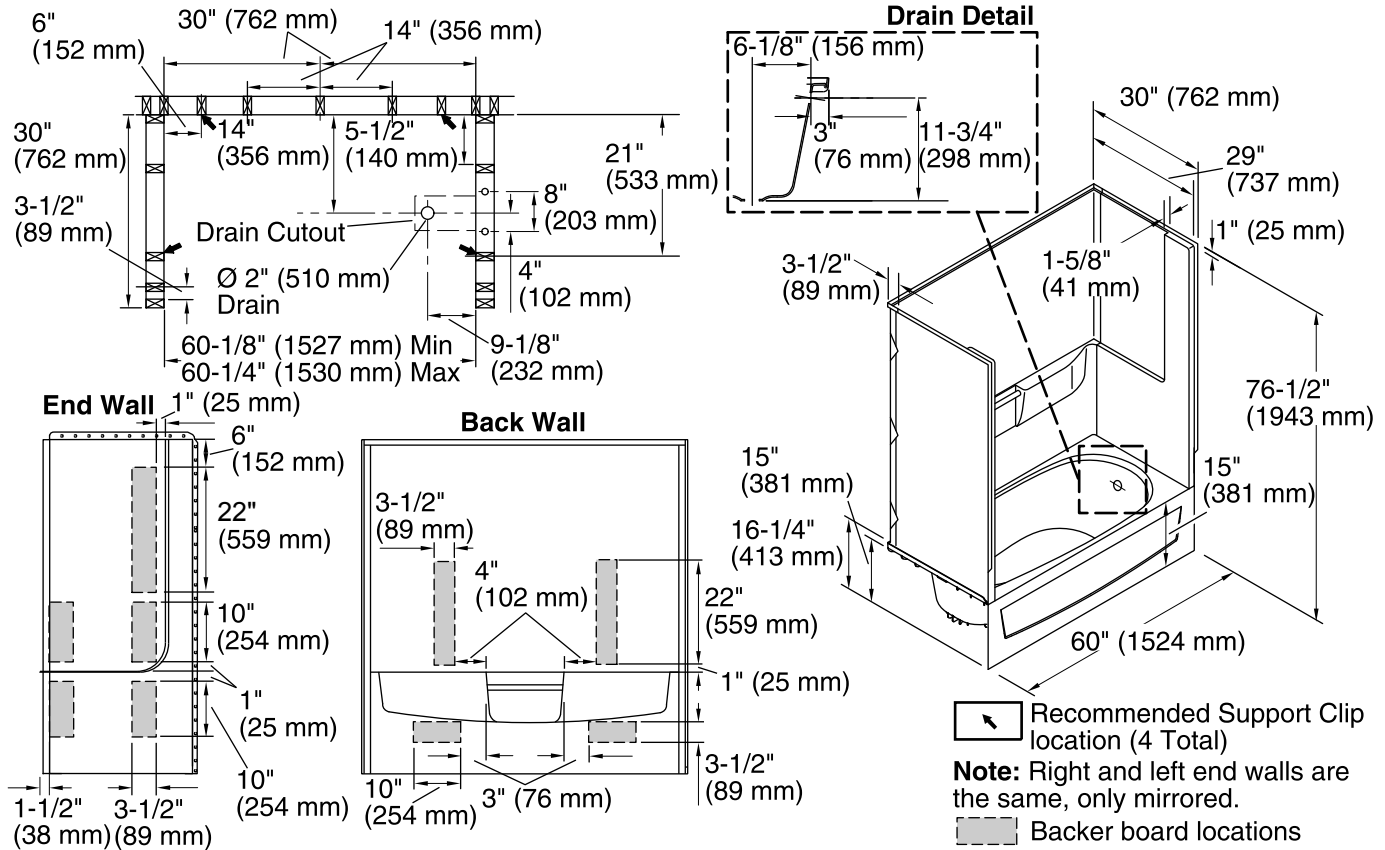

A KOHLER COMPANY

Performa™

60" Bath/Shower w/Backer Boards 71040116

Features

- Durable high gloss finish.
- Acrylic towel bar included on back wall.
- Wall surround includes backer boards for future attachment of grab bars.
- Modular design allows it to be moved around corners and through doorways with ease.
- 60" (1524 mm) x 29" (737 mm) x 75-1/2" (1918 mm) complete unit finished dimensions.

Components

- Product includes:
- 71044106 60" Bath/Shower Wall Set w/Backer Boards
 - 71041110 60" Bath

Codes/Standards

- CSA B45.5/IAPMO Z124
- ASTM E162
- ASTM E662
- Greenguard UL 2818 - Gold
- HUD, UM Bulletin 73

6-13-2018 15:52

Technical Information

All product dimensions are nominal.

Installation:	3-Wall Alcove
Drain location:	Left
Basin area, bottom:	21" x 39" (533 mm x 991 mm)
Basin area, top:	24" x 53" (610 mm x 1346 mm)
Water depth:	10-1/4" (260 mm)
Water capacity:	35 gal (132.5 L)
Minimum flat for door:	1-3/4" (44 mm)
Maximum door height:	59-1/2" (1511 mm)
Maximum door width:	56-3/4" (1441 mm)