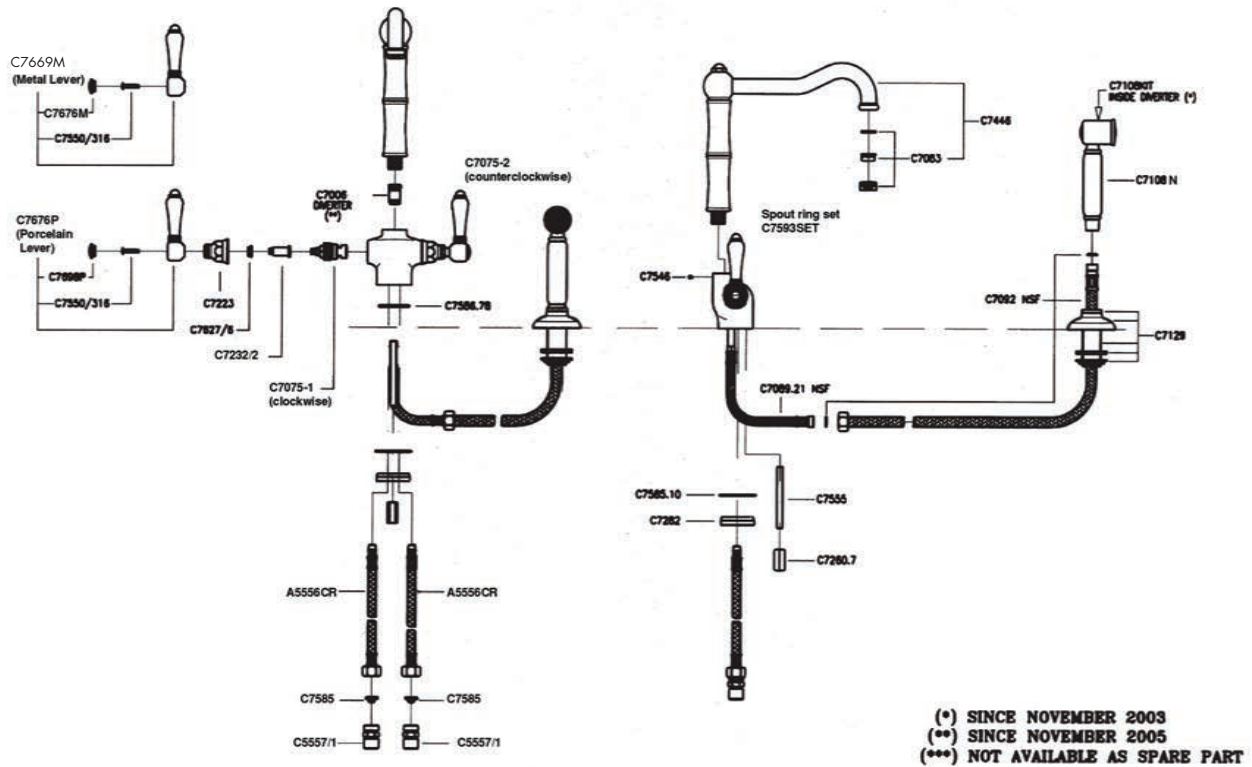

A1679WS Spare Parts

ASSEMBLING INSTRUCTION