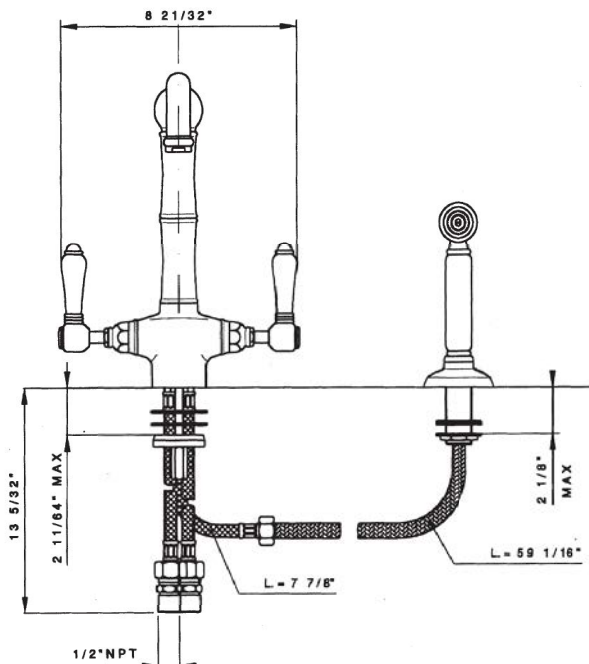

Consult your local ROHL showroom for additional information and specifications. For complete warranty details and a list of showrooms, go to www.rohlhome.com.