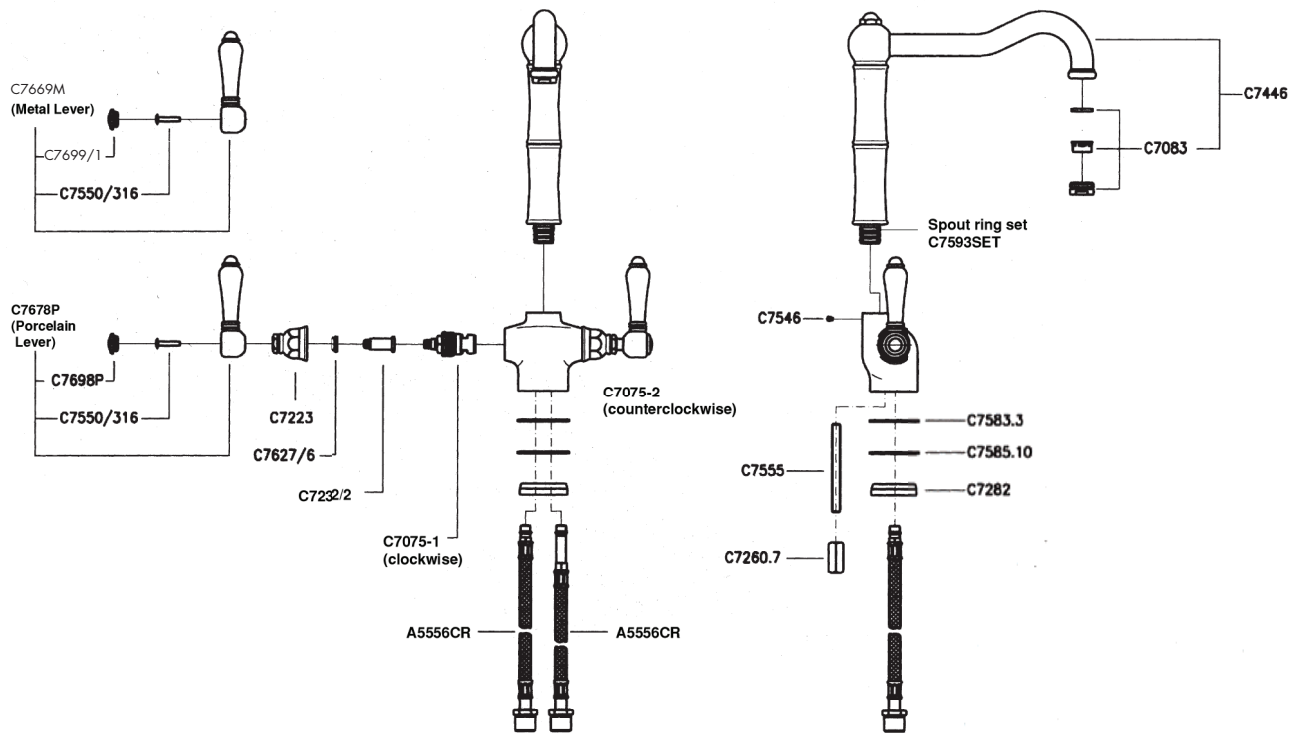

A1679 Spare Parts

(*) NOT AVAILABLE AS SPARE PART