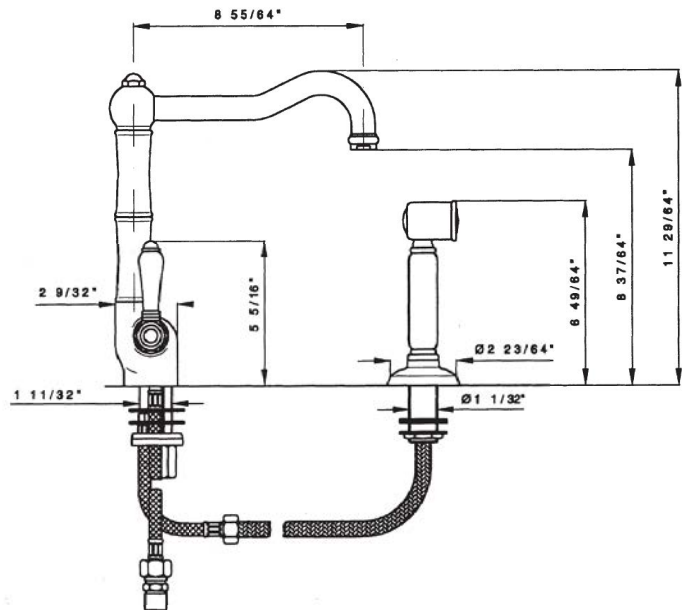

Consult your local ROHL showroom for additional information and specifications. For complete warranty details and a list of showrooms, go to www.rohlhome.com.