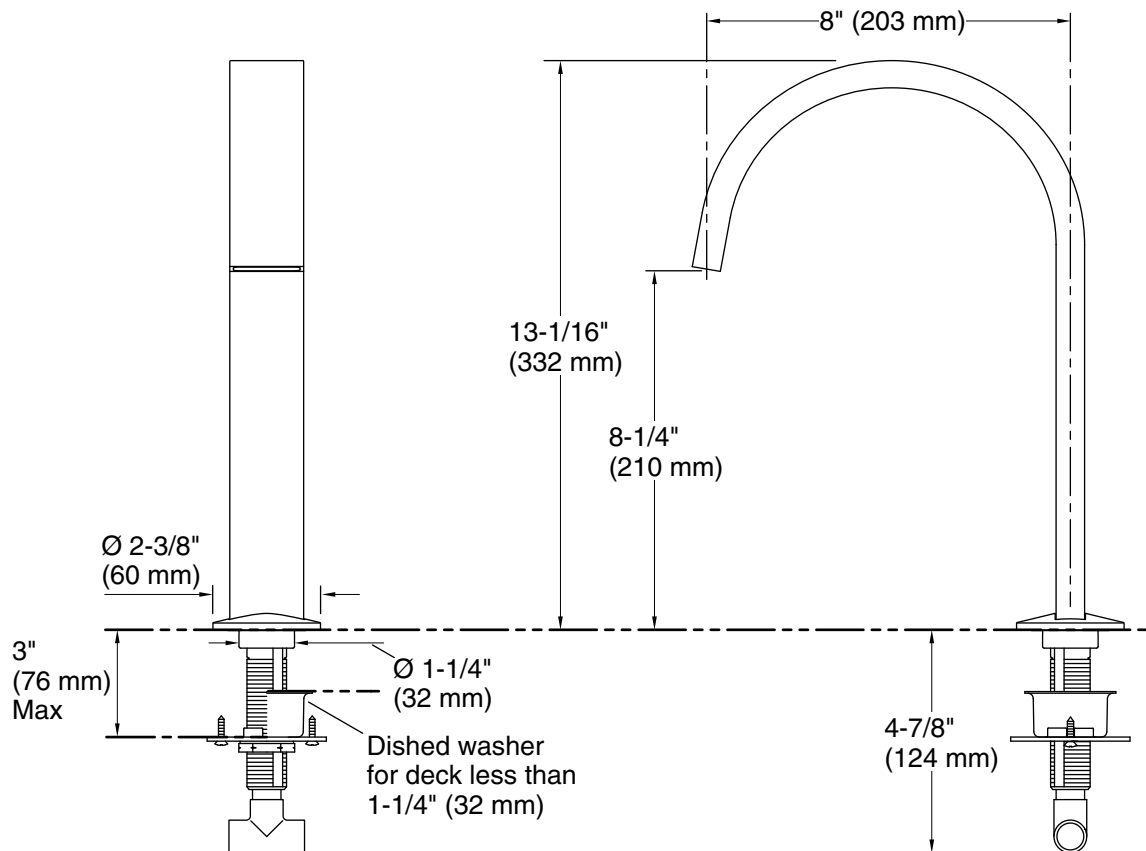

Features

- Non-diverter spout.
- 8" (203 mm) spout reach.
- For use with Components™ Lever, Oyl, or Industrial faucet handles (sold separately).
- Coordinates with Components™ faucets, shower trim and accessories to complete your bathroom.

or

K-77990-8 deck-mount bath faucet handles with valve

or

K-77990-9 deck-mount bath faucet handles with valve

Recommended Products/Accessories

K-23723 Faucet cleaner

Codes/Standards

ASME A112.18.1/CSA B125.1

Technical Information

All product dimensions are nominal.

Drain included: No

Spout:

Spout reach: 8" (203 mm)

Notes

Install this product according to the installation instructions.

WARNING: Risk of personal injury. Do not install the bath faucet in an area where it may inadvertently be used for support by the bather.