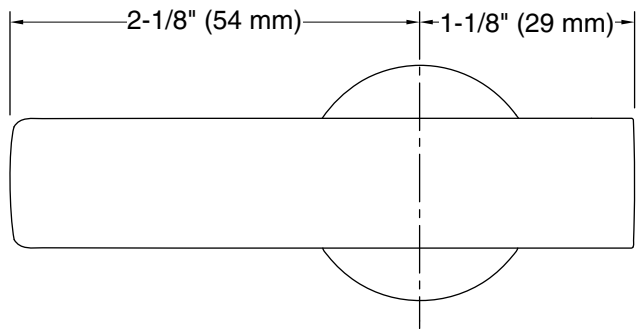

Features

- Left-hand Polished Chrome trip lever
- For use with K-30810, K-30811, K-30812, and K-32901 Santa Rosa™ toilets

Material

- Premium metal construction for durability and reliability
- KOHLER® finishes resist corrosion and tarnishing

Technical Information

All product dimensions are nominal.

Material: Zinc, Stainless Steel