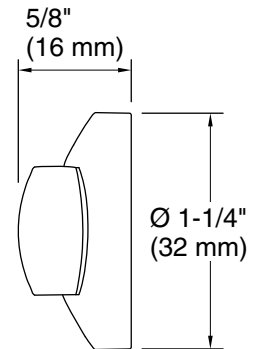

Features

- Left-hand Polished Chrome trip lever
- For use with K-30810, K-30811, K-30812, and K-32901 Santa Rosa™ toilets

Material

- Premium metal construction for durability and reliability
- KOHLER® finishes resist corrosion and tarnishing

Technical Information

All product dimensions are nominal.

Material: Zinc, Stainless Steel