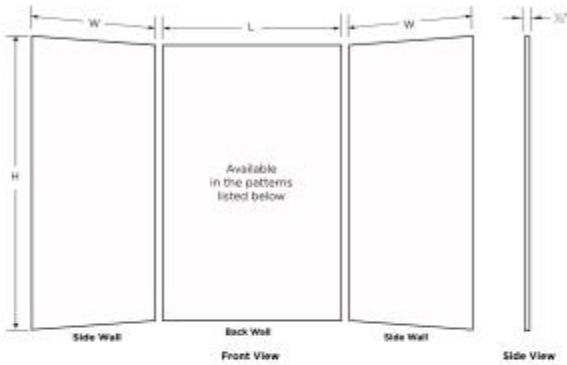

SMMK84-3062 30 x 62 x 84 Swanstone® Smooth Glue up Tub Wall Kit

Model number:

SMMK843062.130

Dimensions: 62" x 30" x 84"

Installation: Glue up

Material: Swanstone®

BUILDER SPECIFICATION DRAWING

3 Piece Wall Kit