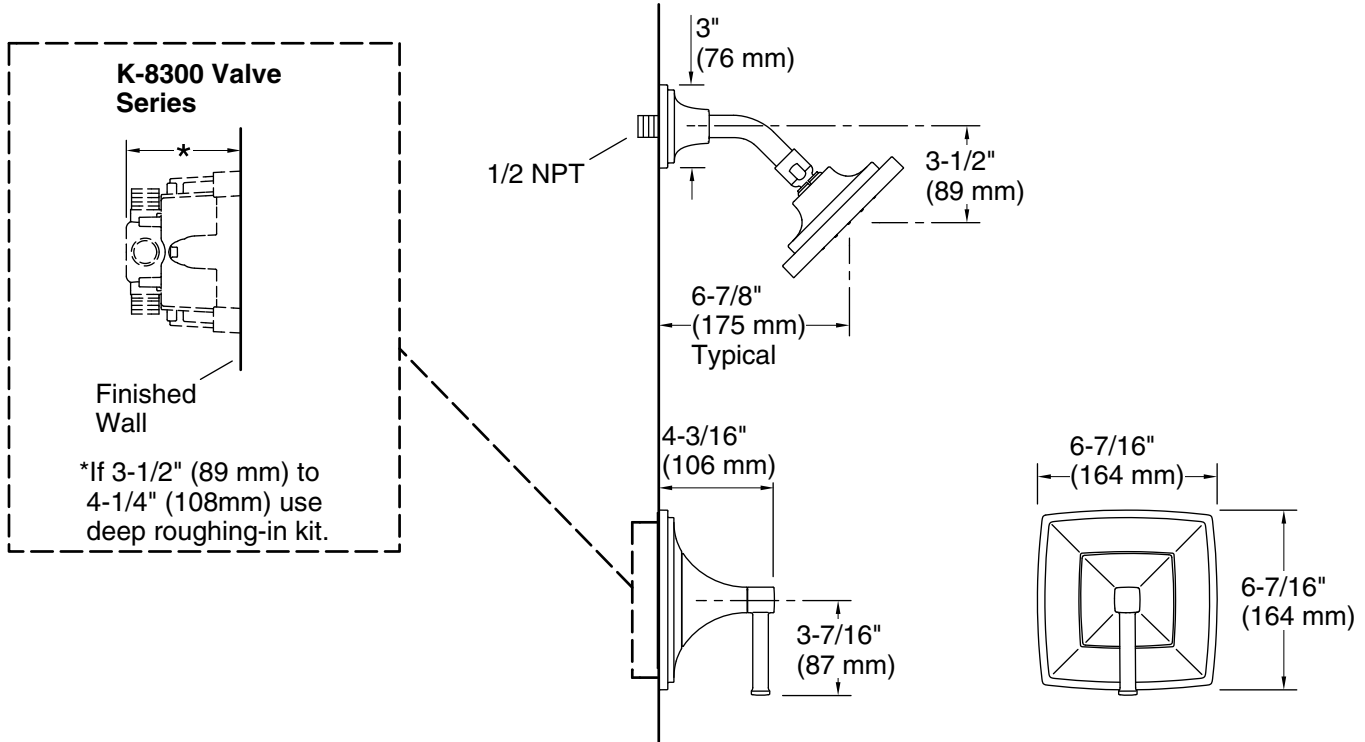

Features

- Pressure-balancing diaphragm technology maintains outlet temperature within +/-3°F during water pressure fluctuations
- Antiscald protection
- A single handle controls both on/off activation and temperature setting
- Includes faceplate with ADA-compliant metal level handle
- Includes single-function 1.75 gpm (6.6 lpm) showerhead
- MasterClean™ sprayface features an easy-to-clean surface that withstands mineral buildup and maximizes spray performance
- Includes shower arm and flange
- Coordinates with other products in the Riff collection
- Requires Rite-Temp® pressure-balancing valve (sold separately)

or

K-8300 Series Rite-Temp® Valve Body Rough-ins

K-8305 Series Rite-Temp® Cartridges

Adapters, Rough-in and Extension Kits

10350 Range: 3-1/2" (89 mm) -
4-1/4" (108 mm)

Recommended Products/Accessories

K-23723 Faucet cleaner

Technical Information

All product dimensions are nominal.

Drain included: No

Showerhead/Body Spray:

Rated maximum flow: 1.75 gal/min (6.6 l/min)

Pressure: 45 psi (3.1 bar)

Notes

Install this product according to the installation instructions.