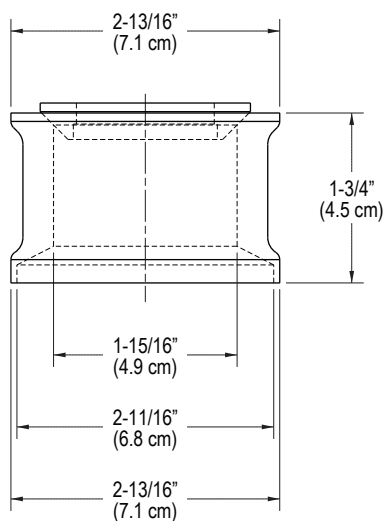

FEATURES

P21640

- Solid Brass Construction for Durability and Reliability
- Required Accessory for Select Basins without Overflow
- Complements Kallista Faucets and Fixtures

SPECIFIED MODEL

Model	Description	Finishes				
P21640-00	Drain Spacer Kit	<input type="checkbox"/> CP Polished Chrome	<input type="checkbox"/> AD Nickel Silver	<input type="checkbox"/> AG Brushed Nickel	<input type="checkbox"/> GN Gunmetal	<input type="checkbox"/> LB Bronze