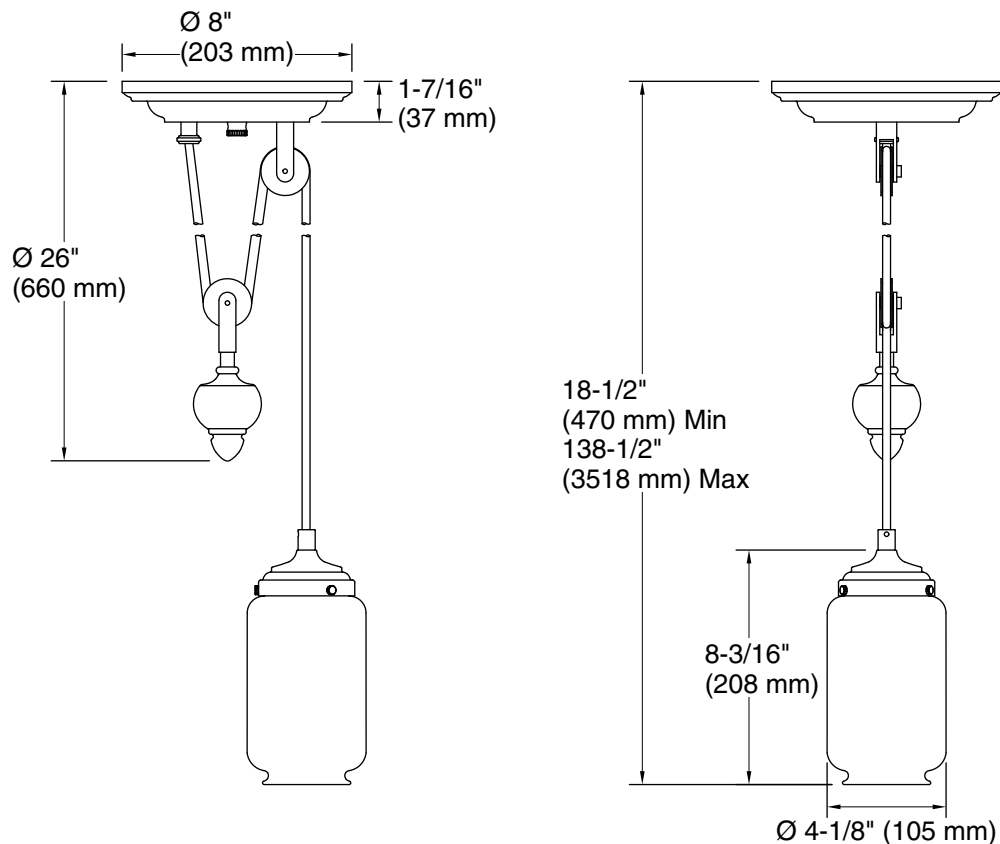

Required Electrical Service

One circuit required.

Lights: 120 V, 60 Hz

Technical Information

All product dimensions are nominal.

Installation Type: Ceiling-mount

Material: Brass

Number of Lights: 1

Lighting Type: Socket-based

Socket Type: E-26 Medium

Number of Shades: 2

Hanging Type: Adjustable pulley

Height: 18-1/2" (470 mm) - 138-1/2" (3518 mm)

Electrical component rating: Socket Rating: 60 Hz, 40 W, 450 Lumens, 3000K