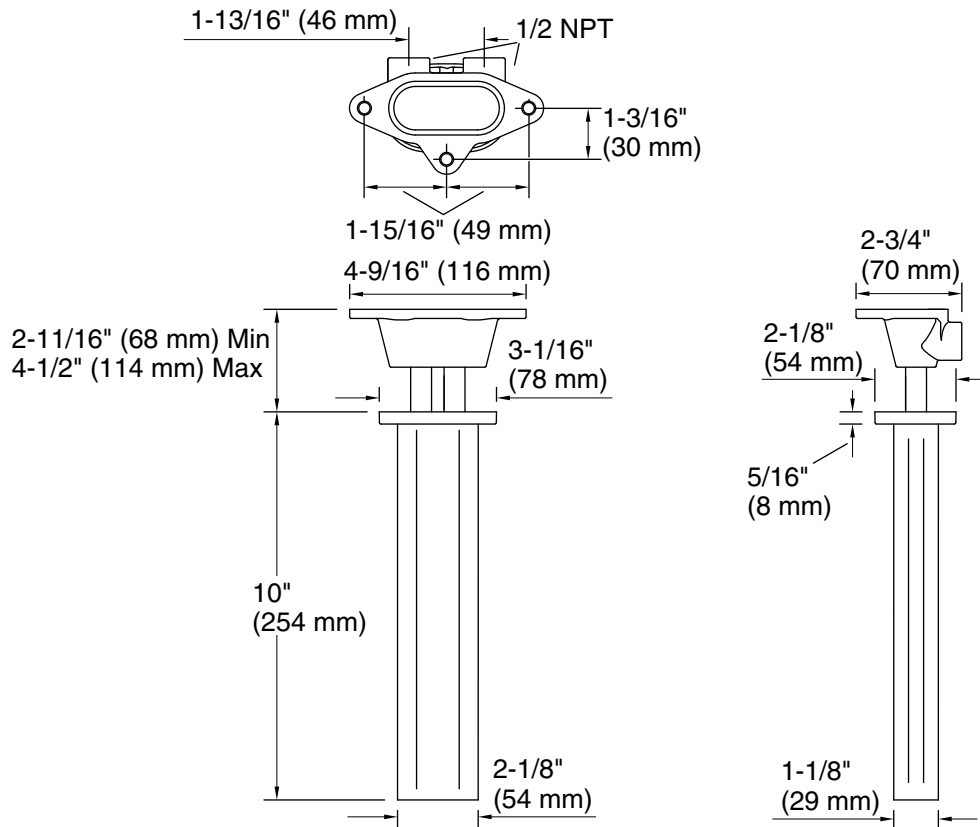

Features

- Compatible only with two-function rainheads.
- 10" (254 mm) rainhead arm.

Material

- Brass construction ensures durability and reliability.
- KOHLER finishes resist corrosion and tarnishing.

Installation

- 1/2-14 NPT inlet threads.
- Outlet connections slip-fit to rainhead.
- Ceiling-mount.

Required Products/Accessories

K-26295 Oval 12" two-function rainhead

or

K-26297 Oval 14" two-function rainhead, 2.5 gpm

Color	Code	Description
	CP	Polished Chrome
	BN	Vibrant® Brushed Nickel
	BL	Matte Black
	2MB	Vibrant® Brushed Moderne Brass

Technical Information

All product dimensions are nominal.