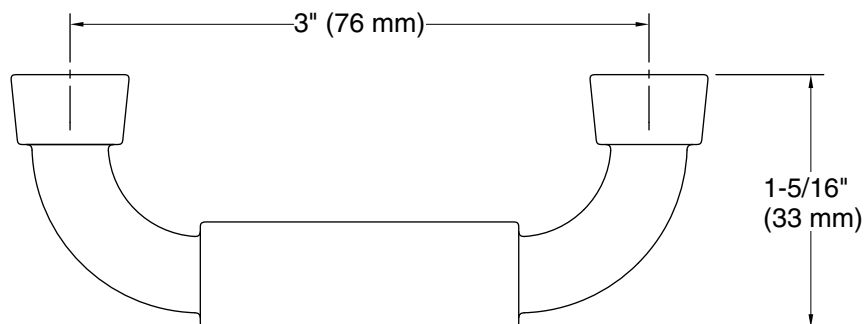

Features

- 3" (76 mm) cabinet pull.
- Coordinates with Tone faucets, accessories, and showering components to complete your bathroom.

Material

- Premium metal construction for durability and reliability.
- KOHLER finishes resist corrosion and tarnishing.

Technical Information

All product dimensions are nominal.

Material: Zinc