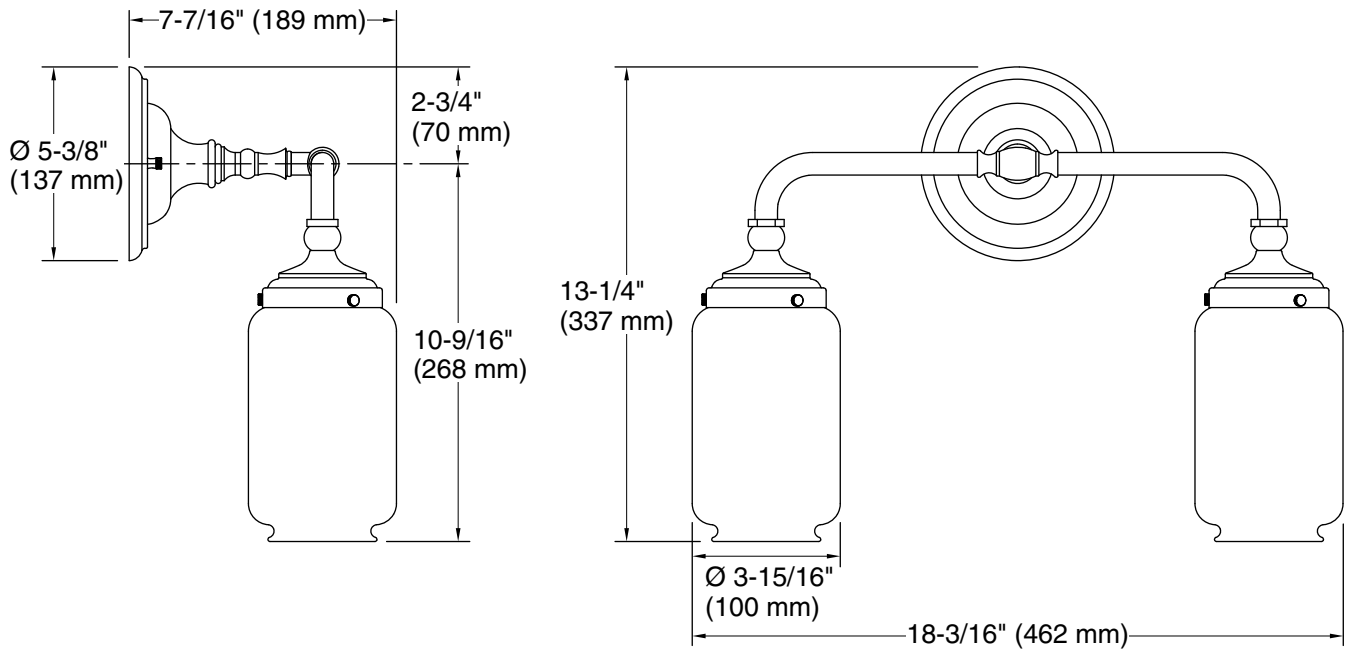

Features

- Clear glass shades with inner frosted glass diffusers for reduced glare
- Requires bulb with medium (E26) base; T10 bulb recommended (sold separately)
- Coordinates with faucets and accessories in the Artifacts collection
- Includes installation hardware
- Suitable for damp locations, per UL 1598

Technical Information

All product dimensions are nominal.

Installation Type: Wall-mount
Material: Brass, Glass, Zinc
Number of Lights: 1
Lighting Type: Socket-based
Socket Type: E-26 Medium

Notes

Install this product according to the installation instructions.