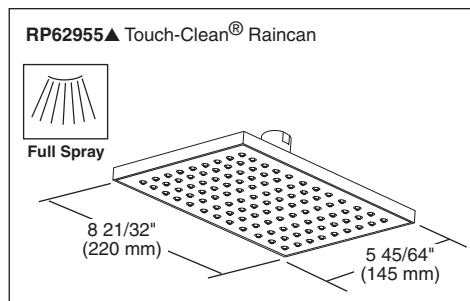

▲ Designate Proper Finish Suffix

Delta reserves the right (1) to make changes in specifications and materials, and (2) to change or discontinue models, both without notice or obligation. Dimensions are for reference only. See current full-line price book or www.specselect.com for finish options and product availability.

DSP-B-T14053 Rev. C

55 E. 111th Street, Indianapolis, IN 46280
350 South Edgeware Road, St. Thomas, ON N5P 4L1
© 2012 Masco Corporation of Indiana