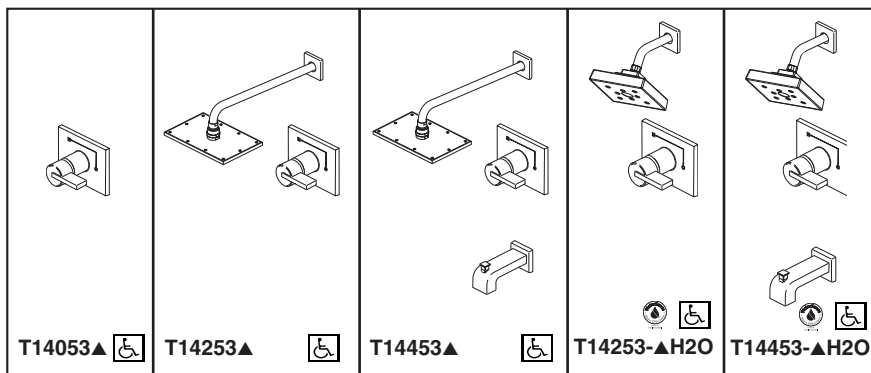

TUB AND SHOWER FAUCET TRIM

- Vero Series
- Valve Only Trim (T14053)
- Shower Only Trim (T14253)
- Tub/Shower Trim - Pull-Up Tub Spout (T14453)
- Single Handle

Submitted Model No.: _____

Specific Features: _____

STANDARD SPECIFICATIONS:

- Monitor® 14 Series pressure balanced bath mixing valve with Scald-Guard®.
- Maintains a balanced pressure of hot and cold water even when a valve is turned on or off elsewhere in the system.
- For use with MultiChoice® Universal rough valve body. (R10000 Series)
- Lever handle.
- Field adjustable to limit handle rotation into hot water zone.
- 120° maximum handle rotation.
- All parts replaceable from the front of the valve.
- **Note:** Product will be marked with flow rate of specific showerhead.