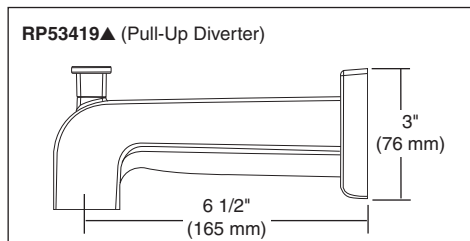

▲ Designate Proper Finish Suffix

Delta reserves the right (1) to make changes in specifications and materials, and (2) to change or discontinue models, both without notice or obligation. Dimensions are for reference only. See current full-line price book or www.specselect.com for finish options and product availability.

DSP-B-T14053 Rev. C

55 E. 111th Street, Indianapolis, IN 46280
350 South Edgeware Road, St. Thomas, ON N5P 4L1
© 2012 Masco Corporation of Indiana