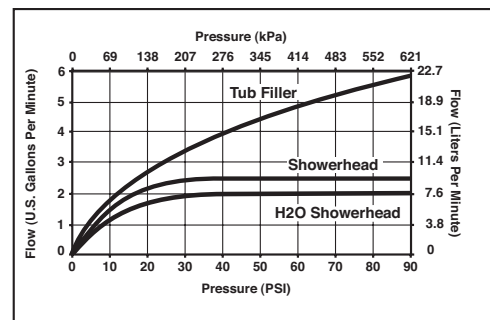

▲ Designate Proper Finish Suffix

Delta reserves the right (1) to make changes in specifications and materials, and (2) to change or discontinue models, both without notice or obligation. Dimensions are for reference only. See current full-line price book or www.specselect.com for finish options and product availability.

DSP-B-T14053 Rev. C

55 E. 111th Street, Indianapolis, IN 46280
350 South Edgeware Road, St. Thomas, ON N5P 4L1
© 2012 Masco Corporation of Indiana