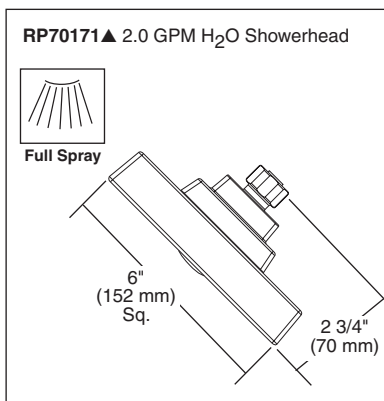

▲ Designate Proper Finish Suffix

Delta reserves the right (1) to make changes in specifications and materials, and (2) to change or discontinue models, both without notice or obligation. Dimensions are for reference only. See current full-line price book or www.specselect.com for finish options and product availability.

DSP-B-T14053 Rev. C

55 E. 111th Street, Indianapolis, IN 46280
350 South Edgeware Road, St. Thomas, ON N5P 4L1
© 2012 Masco Corporation of Indiana