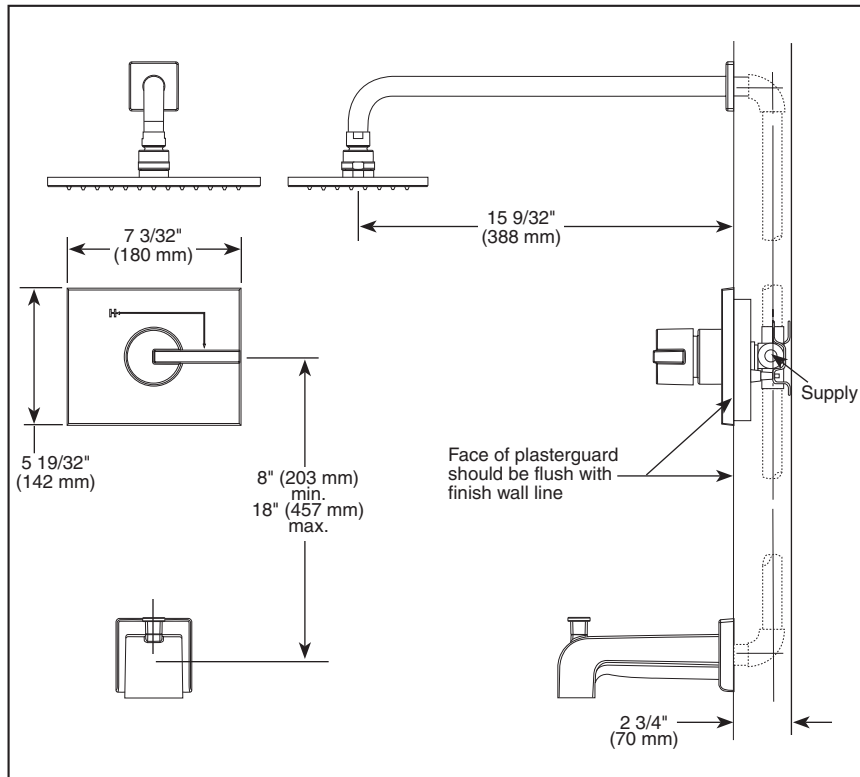

TUB AND SHOWER FAUCET TRIM

- Vero Series
- Valve Only Trim (T14053)
- Shower Only Trim (T14253)
- Tub/Shower Trim - Pull-Up Tub Spout (T14453)
- Single Handle

Submitted Model No.: _____

Specific Features: _____

STANDARD SPECIFICATIONS:

- Monitor® 14 Series pressure balanced bath mixing valve with Scald-Guard®.
- Maintains a balanced pressure of hot and cold water even when a valve is turned on or off elsewhere in the system.
- For use with MultiChoice® Universal rough valve body. (R10000 Series)
- Lever handle.
- Field adjustable to limit handle rotation into hot water zone.
- 120° maximum handle rotation.
- All parts replaceable from the front of the valve.
- **Note:** Product will be marked with flow rate of specific showerhead.