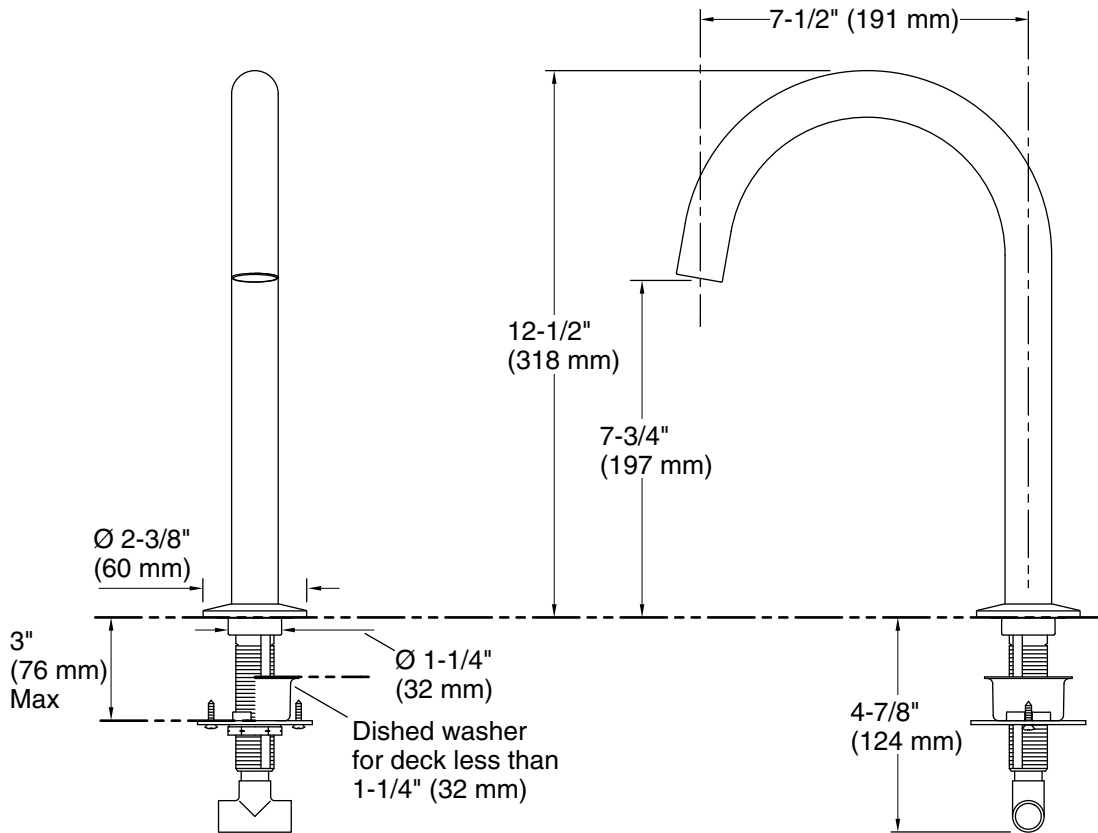

Features

- Nondiverter spout
- 7-1/2" (191 mm) spout reach
- For use with Components™ Lever, Oyl, or Industrial faucet handles (sold separately)
- Coordinates with Components faucets, accessories, and showering components to complete your bathroom

Technical Information

All product dimensions are nominal.

Drain included: No

Spout:

Spout reach: 7-1/2" (191 mm)

Notes

Install this product according to the installation instructions.

WARNING: Risk of personal injury. Do not install the bath faucet in an area where it may inadvertently be used for support by the bather.