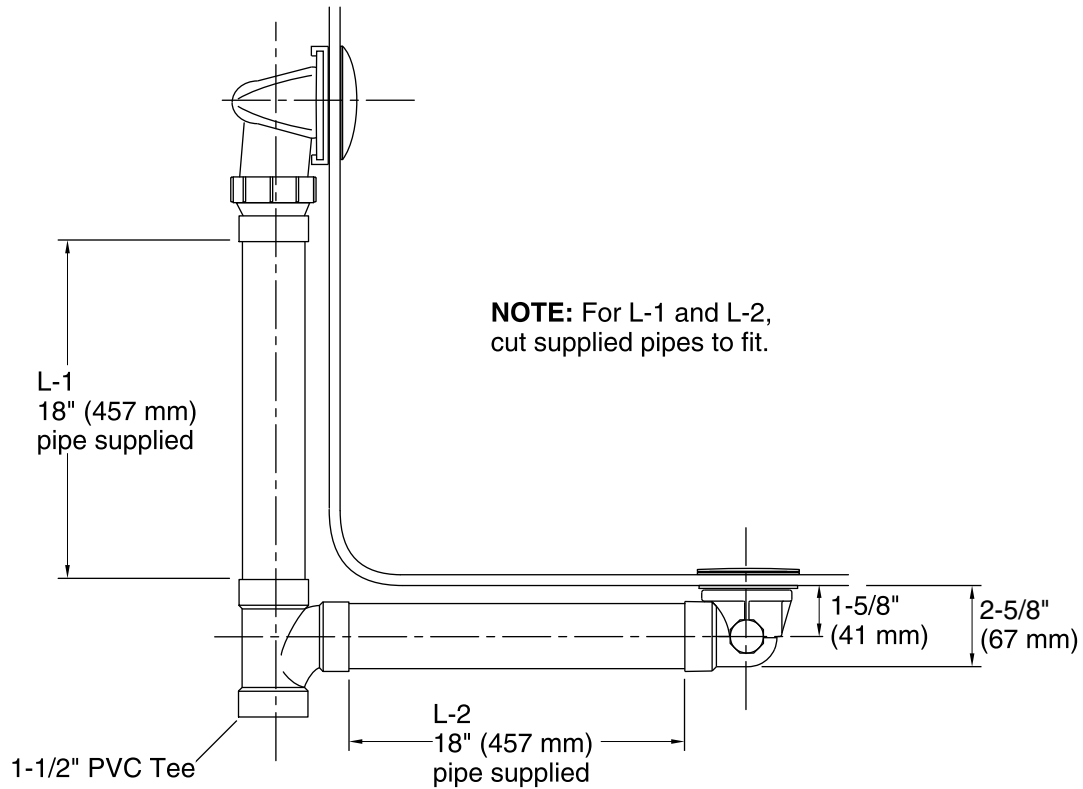

Features

- No internal linkages, reducing the chance of clogs in the overflow pipe.
- Ball-joint construction for easy installation.
- Includes toe-activated closing, and PVC tee and pipe.
- For use with Elevance™, Archer™, Underscore®, Rêve™, and Parity™ baths and whirlpools.

Material

- Schedule 40 PVC with metal overflow cover.
- KOHLER finishes resist corrosion and tarnishing.

Installation

- Above- or through-the-floor.

Codes/Standards

None Applicable

KOHLER® Faucet Lifetime Limited Warranty

Technical Information

All product dimensions are nominal.