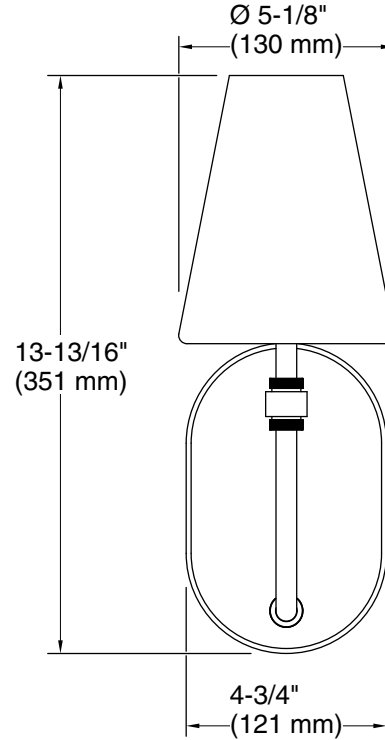

7-1-2024 23:43 - US

THE BOLD LOOK
OF **KOHLER**®

Required Electrical Service

One circuit required.

120 V, 0.5 A, 60 Hz

Technical Information

All product dimensions are nominal.

Material: Steel, Glass