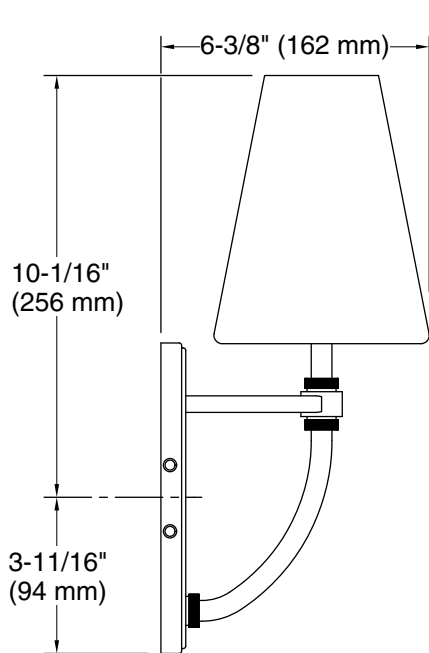

7-1-2024 23:43 - US

THE BOLD LOOK
OF **KOHLER**®

Required Electrical Service

One circuit required.

120 V, 0.5 A, 60 Hz

Technical Information

All product dimensions are nominal.

Material: Steel, Glass