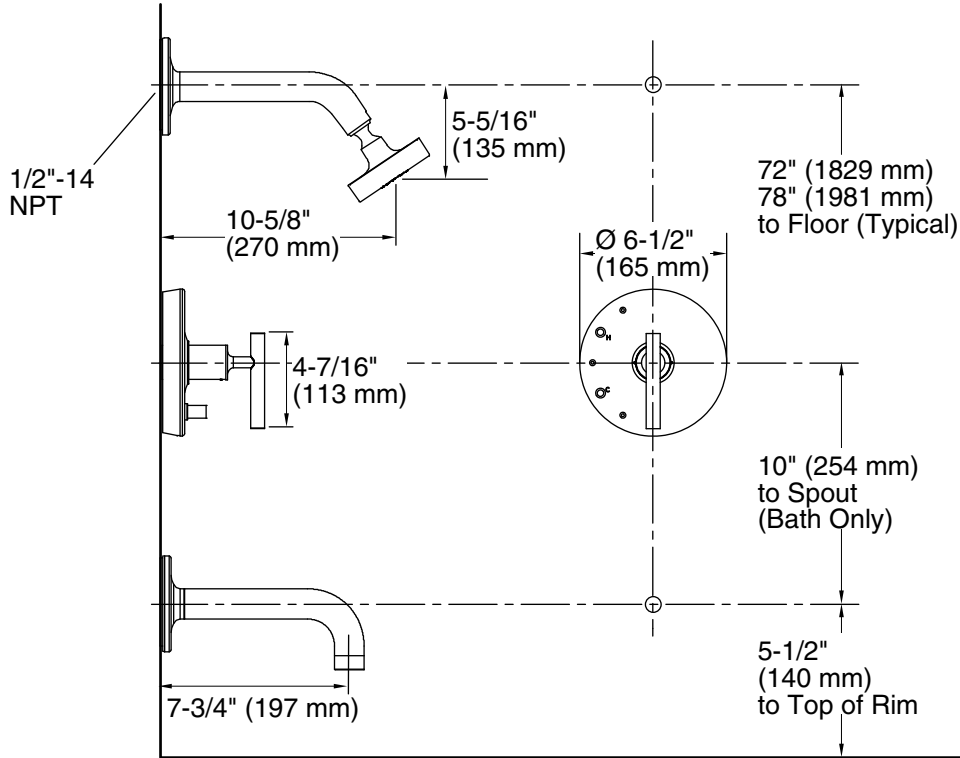

**Technical Information**

All product dimensions are nominal.

Drain included: No

**Showerhead/Body Spray:**

Rated maximum flow: 2.5 gal/min (9.5 l/min)

Pressure: 80 psi (5.5 bar)

**Notes**

Install this product according to the installation guide.