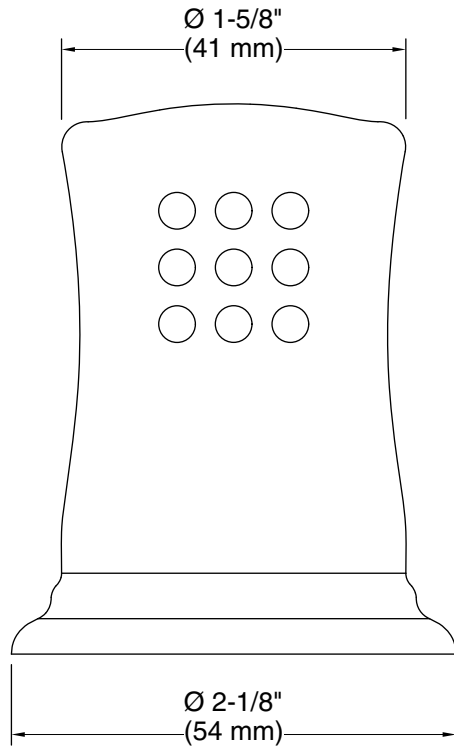

Technical Information

All product dimensions are nominal.

Installation Type: Deck-mount

Material: Brass