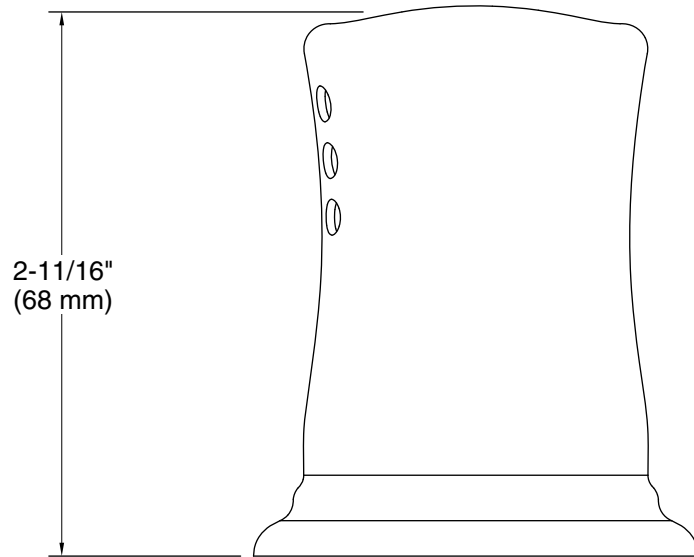

Technical Information

All product dimensions are nominal.

Installation Type: Deck-mount

Material: Brass