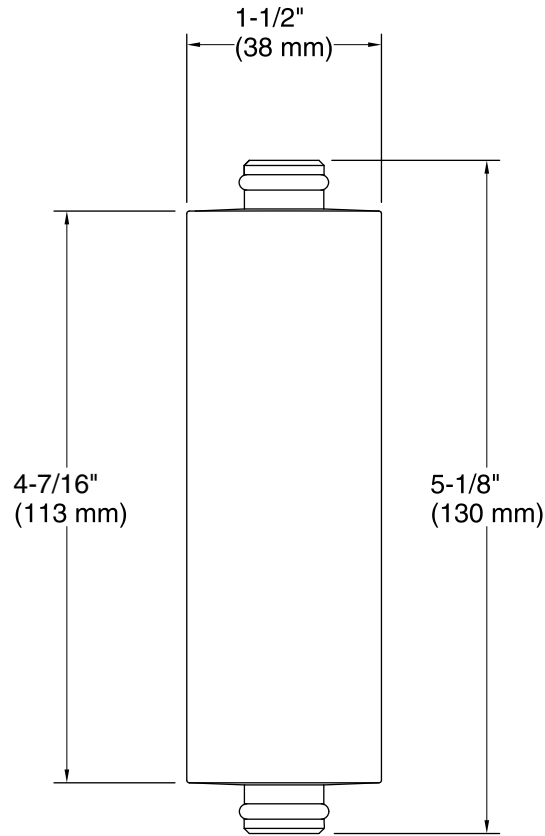

Technical Information

All product dimensions are nominal.

Notes

Install this product according to the installation instructions.

Replace filter cartridge every 6 months.