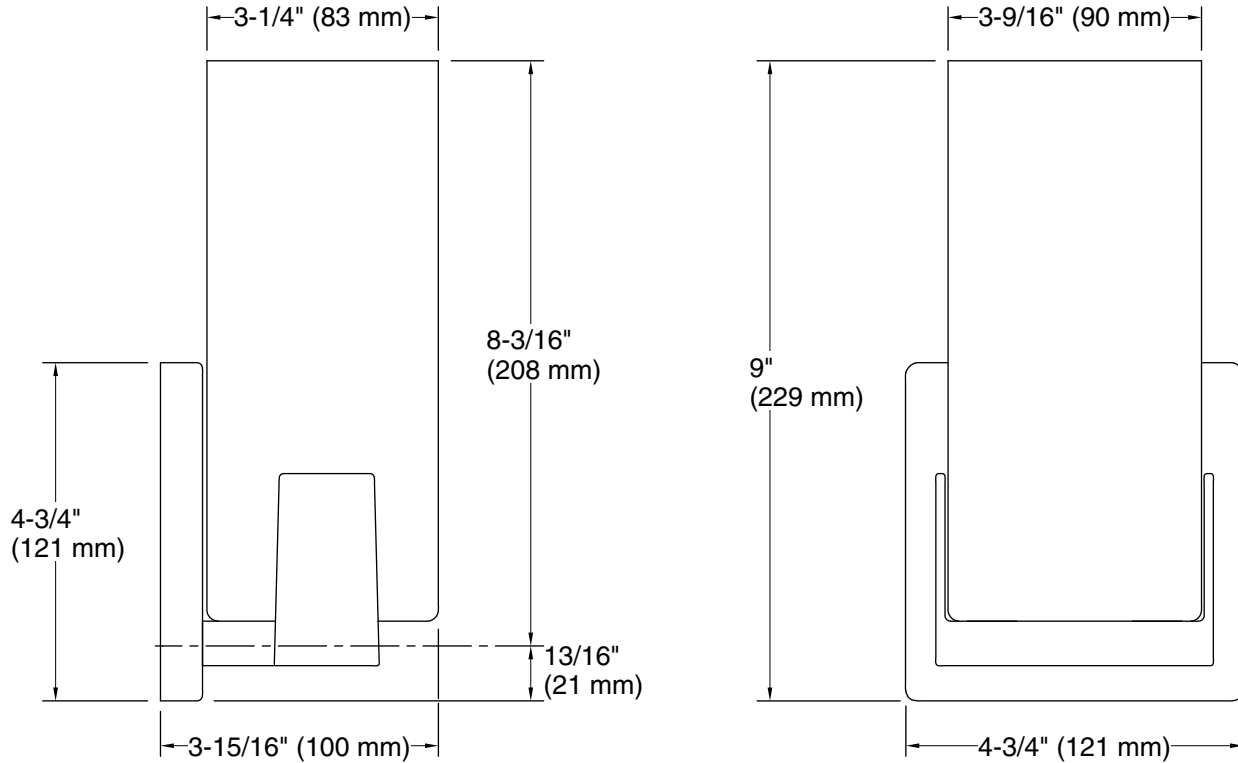

Required Electrical Service

One circuit required.

120 V, 0.5 A, 60 Hz

Notes

Install this product according to the installation instructions.

Technical Information

All product dimensions are nominal.

Material: Glass, Steel, Aluminum, Zinc

Number of Lights: 1

Lighting Type: Socket-based

Socket Type: E-26 Medium

Number of Shades: 1

Shade Type: Frosted Glass

Hanging Type: Non-hanging